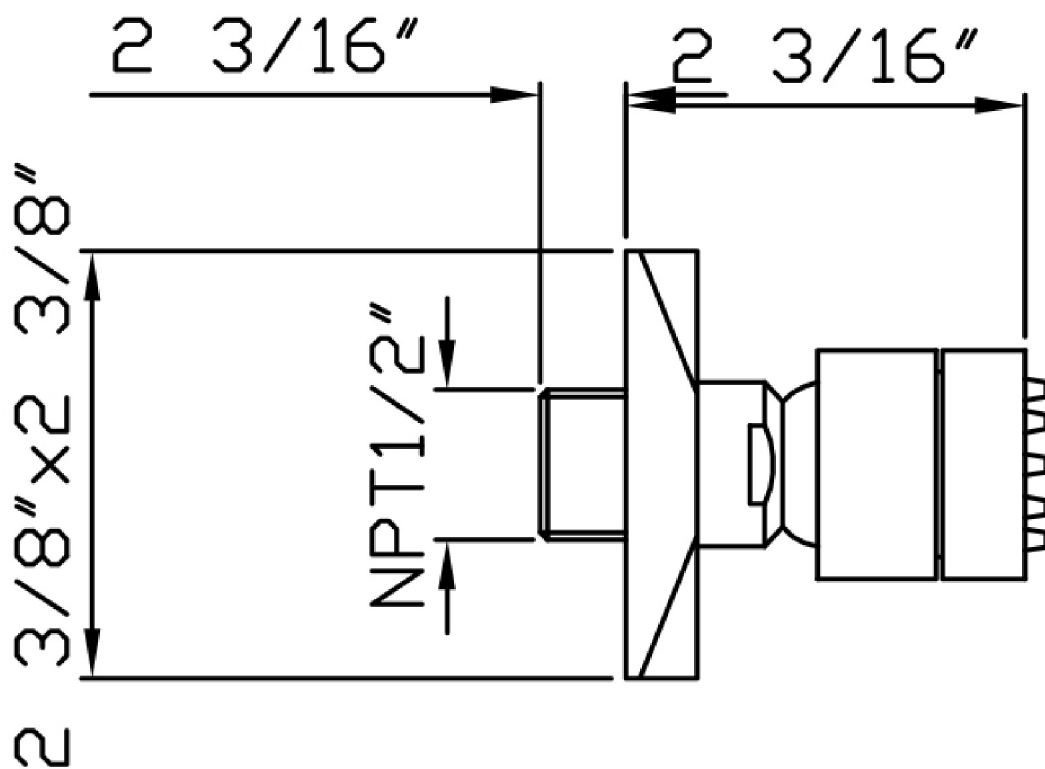

WOSH

Z92890.1880 Lateral shower head, simple jet.

Lateral shower head, simple jet, for shower box, with anti-limescale system.

Finiture / Finishes

WOSH

Z92890.1880 Disegno Complessivo / Overall Drawing

WOSH

Z92890.1880 Pesì e Misure / Weights and Sizes

Peso (Kg) Weight (lb)	0,48 (Kg)	1,06 (lb)
Volume test (dc3) - (in3)	0,55 (dc3)	33,56 (in3)
h (mm) - (in)	70,00 (mm)	2,76 (in)
L1 (mm) - (in)	80,00 (mm)	3,15 (in)
L2 (mm) - (in)	98,00 (mm)	3,86 (in)