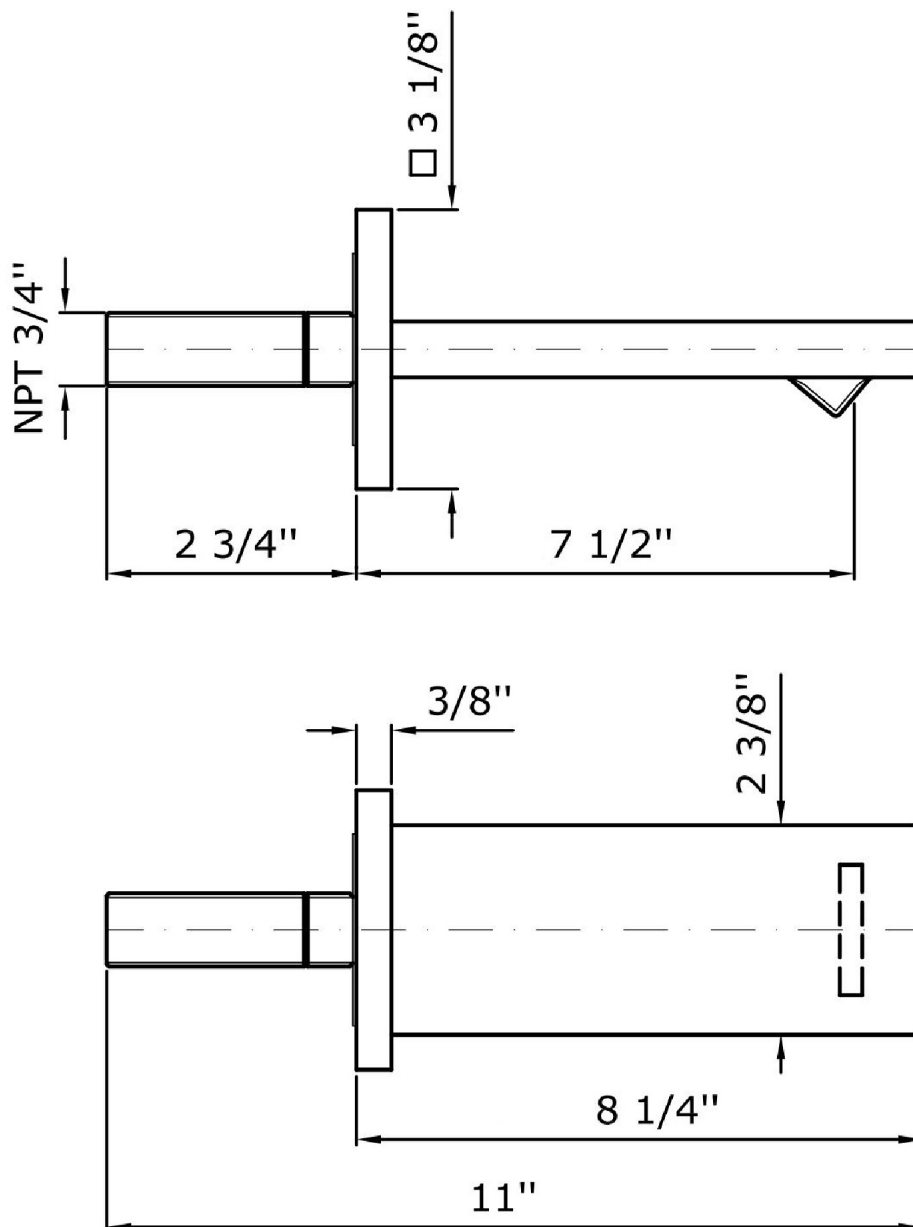

Brand ZUCCHETTI

Class MISCELLANEOUS

HIM

Z92203.1900 Wall spout.

Wall spout.
Projection 7 1/2".

Finishes

Chrome

P70
PVD Rose Gold

Brand ZUCCHETTI

Class

MISCELLANEOUS

HIM

Z92203.1900 Overall Drawing

Brand ZUCCHETTI

Class MISCELLANEOUS

HIM

Z92203.1900 Certifications

USA

IAPMO

HIM

Z92203.1900 Weights and Sizes

Weight (lb)	2,31 (Kg)	5,092626 (lb)
Volume (dc3) - (in3)	3,32 (dc3)	0,000203 (in3)
h (mm) - (in)	93 (mm)	3,6614193 (in)
L1 (mm) - (in)	162 (mm)	6,3779562 (in)
L2 (mm) - (in)	220 (mm)	8,661422 (in)