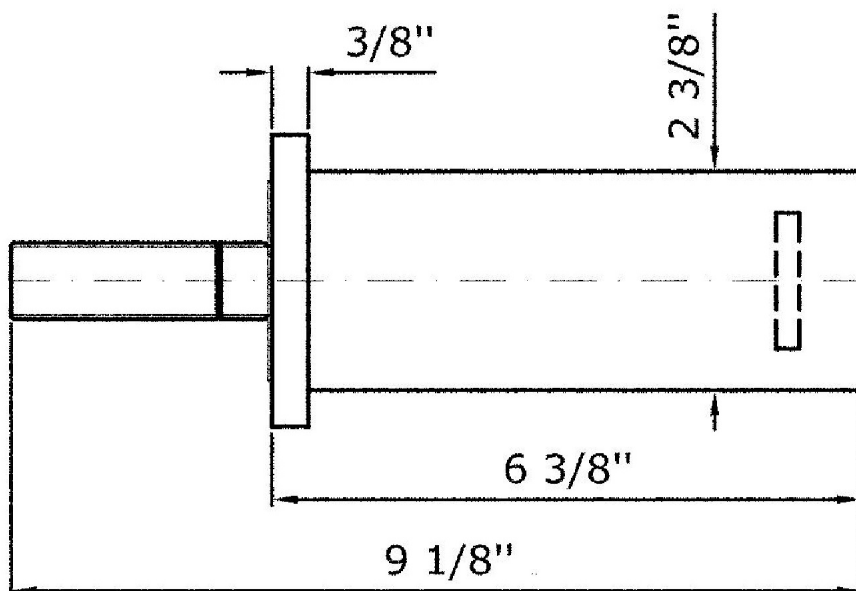

Brand ZUCCHETTI

Class MISCELLANEOUS

HIM

Z92202.1900 Wall spout.

Wall spout.
Projection 5 1/2"

Finishes

Chrome

P70
PVD Rose Gold

Brand ZUCCHETTI

Class

MISCELLANEOUS

HIM

Z92202.1900 Overall Drawing

Brand ZUCCHETTI

Class MISCELLANEOUS

HIM

Z92202.1900 Certifications

USA

IAPMO

HIM

Z92202.1900 Weights and Sizes

Weight (lb)	2 (Kg)	4,4092 (lb)
Volume (dc3) - (in3)	3,32 (dc3)	0,000203 (in3)
h (mm) - (in)	93 (mm)	3,6614193 (in)
L1 (mm) - (in)	162 (mm)	6,3779562 (in)
L2 (mm) - (in)	220 (mm)	8,661422 (in)