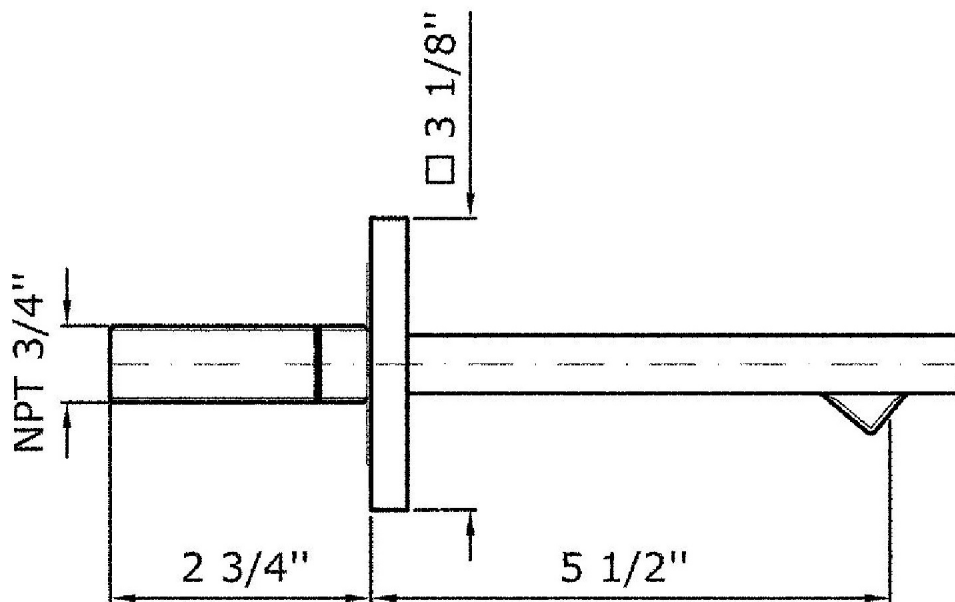

Brand ZUCCHETTI

Class

MISCELLANEOUS

HIM

Z92202.1900 Overall Drawing