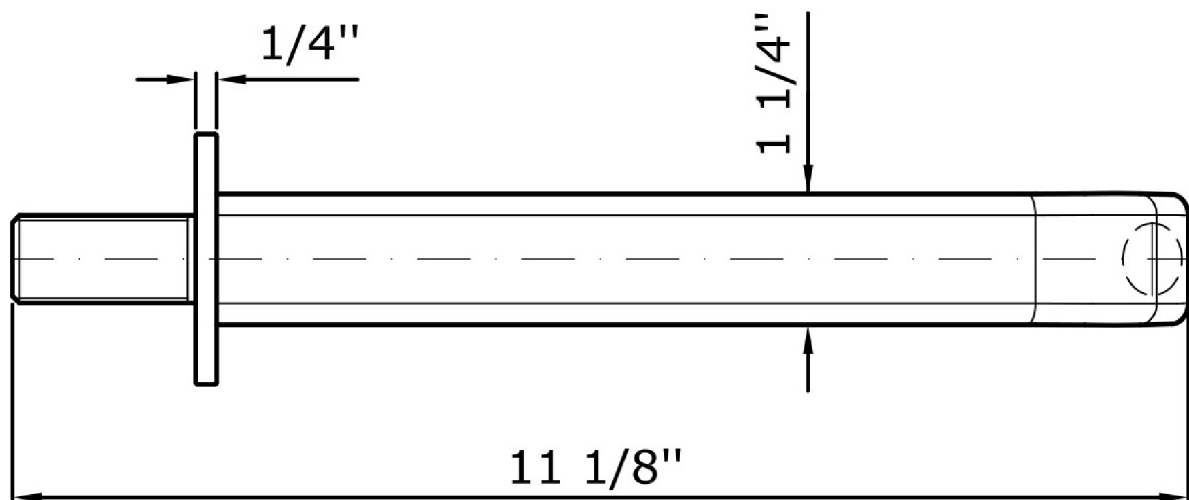

ON

Z92201.1900 Disegno Complessivo / Overall Drawing