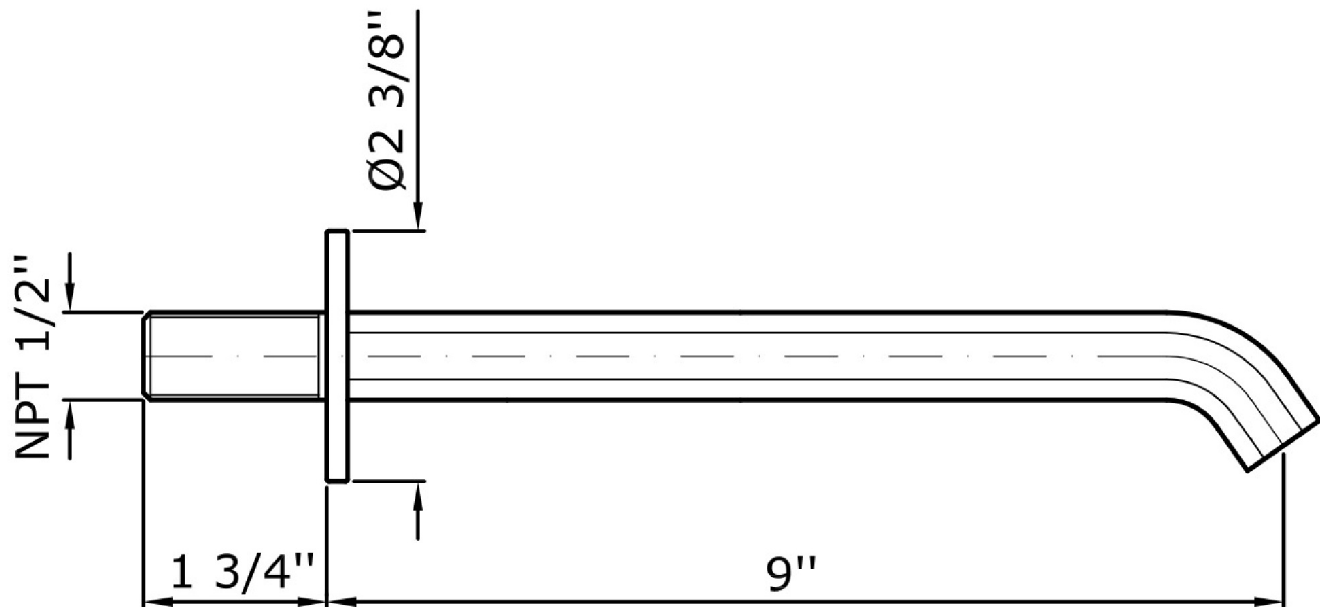

ON

Z92201.1900 Disegno Complessivo / Overall Drawing