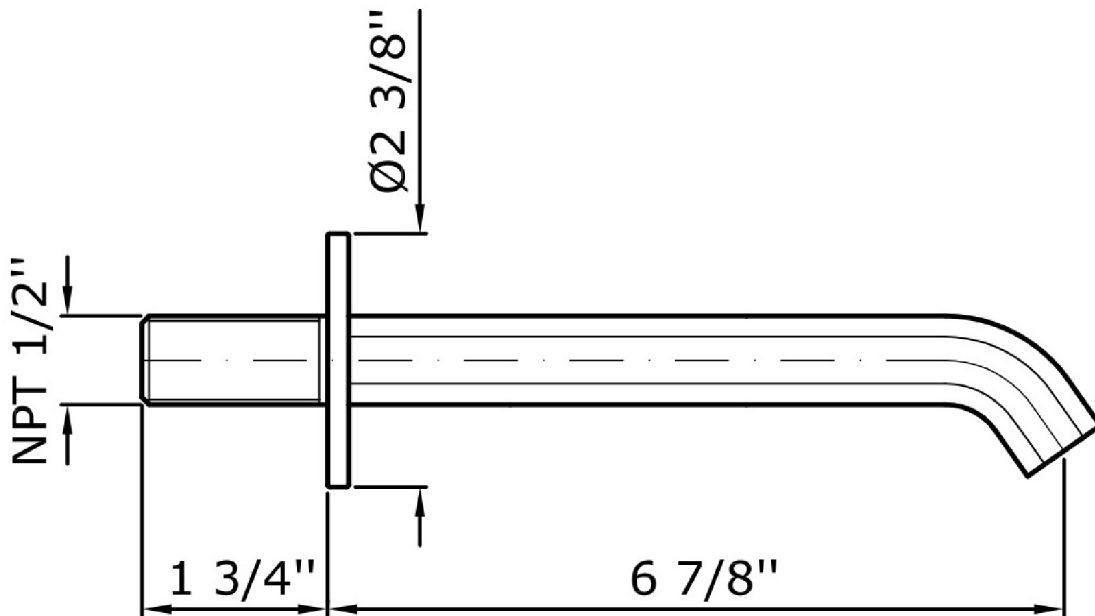

ON

Z92200.1900 Disegno Complessivo / Overall Drawing