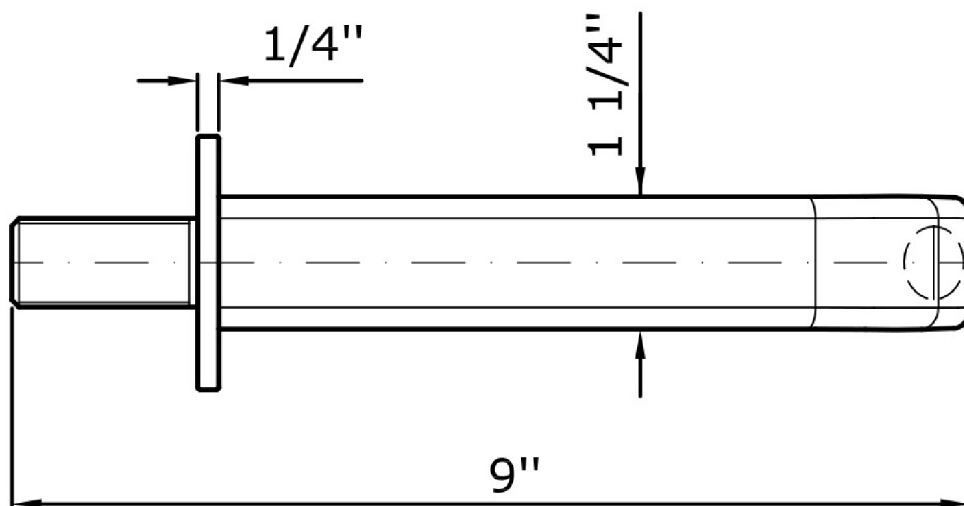

ON

Z92200.1900 Disegno Complessivo / Overall Drawing