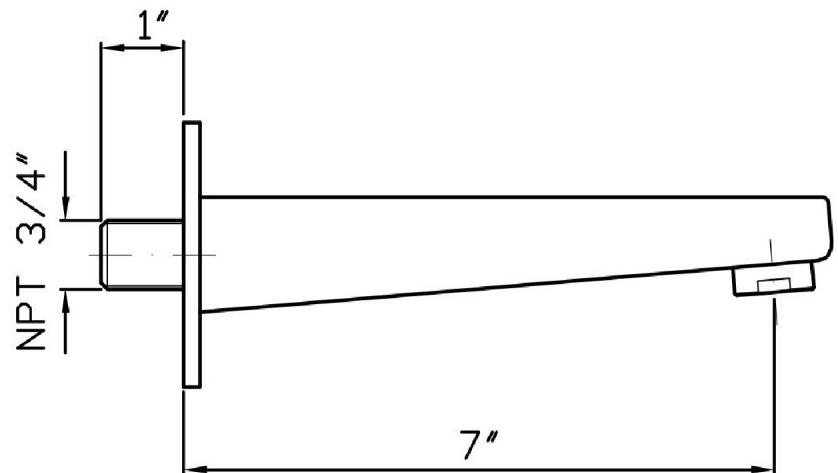

Brand ZUCCHETTI

Class MISCELLANEOUS

JINGLE

Z92198.1900 Overall Drawing