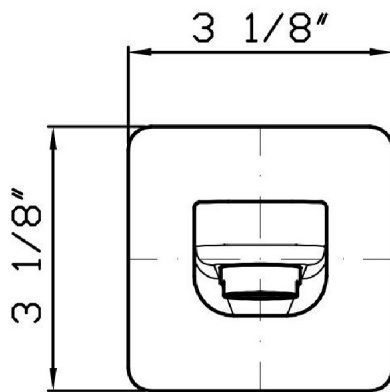

Brand ZUCCHETTI

Class MISCELLANEOUS

JINGLE

Z92198.1900 Overall Drawing