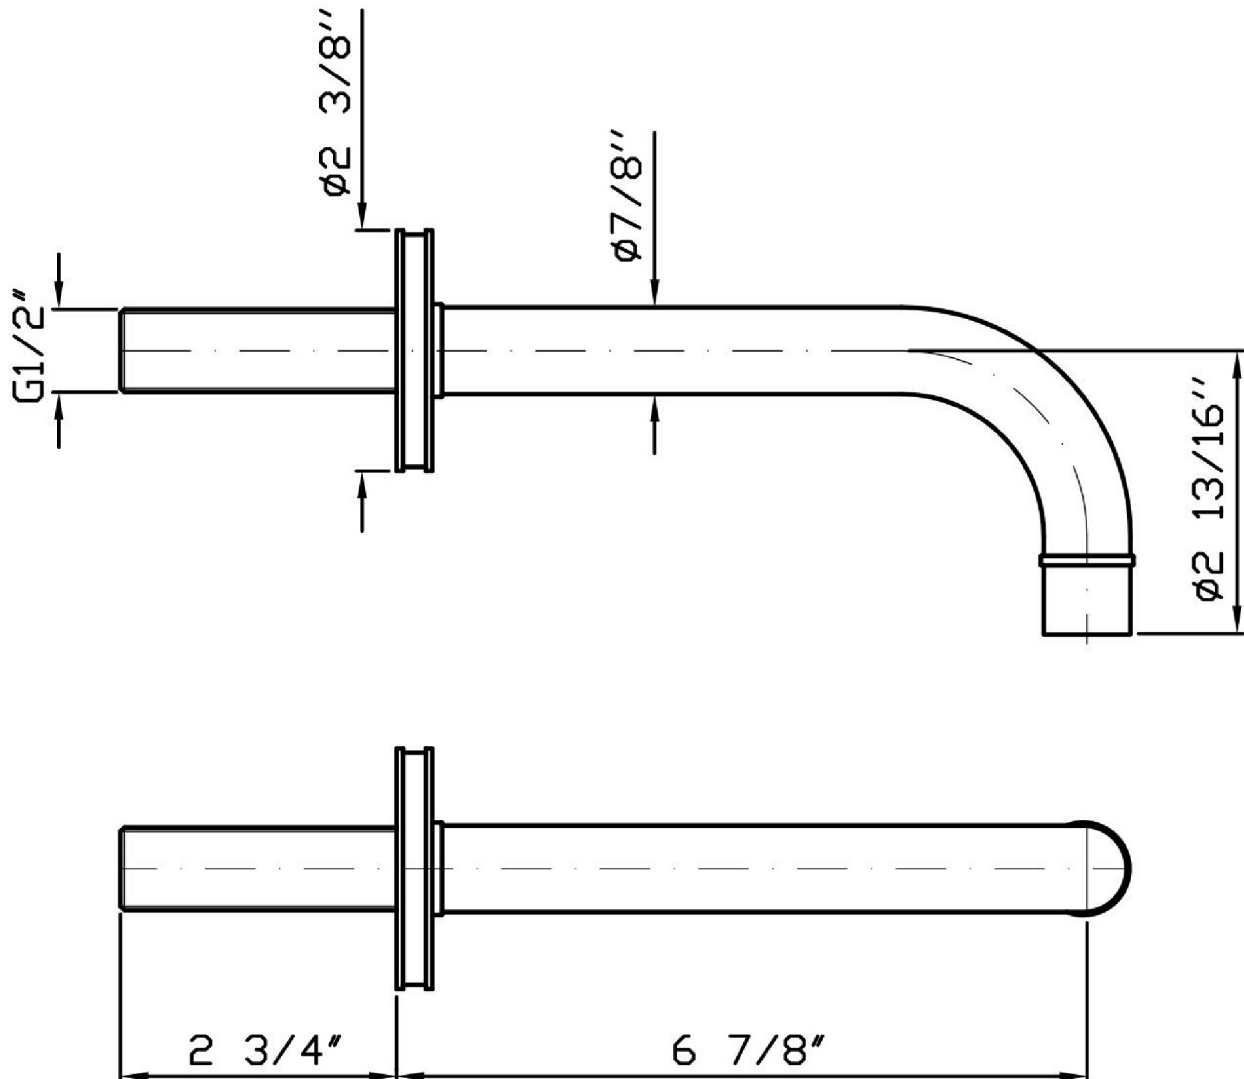

Brand ZUCCHETTI

Class

MISCELLANEOUS

SAVOIR

Z92194.190E Overall Drawing