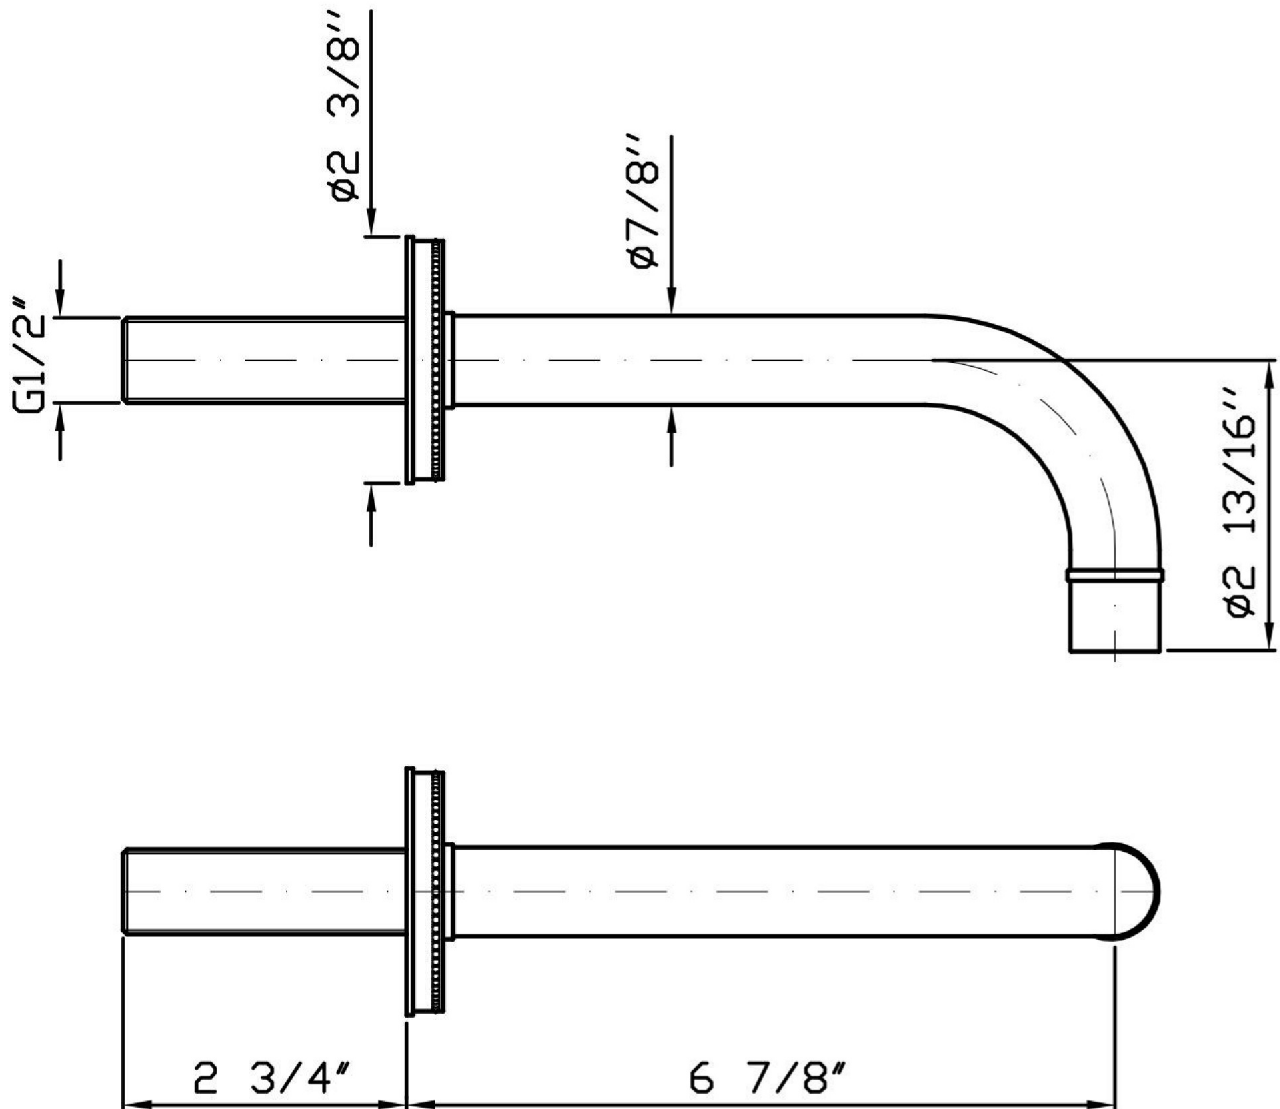

Brand ZUCCHETTI

Class

MISCELLANEOUS

SAVOIR

Z92193.190E Overall Drawing