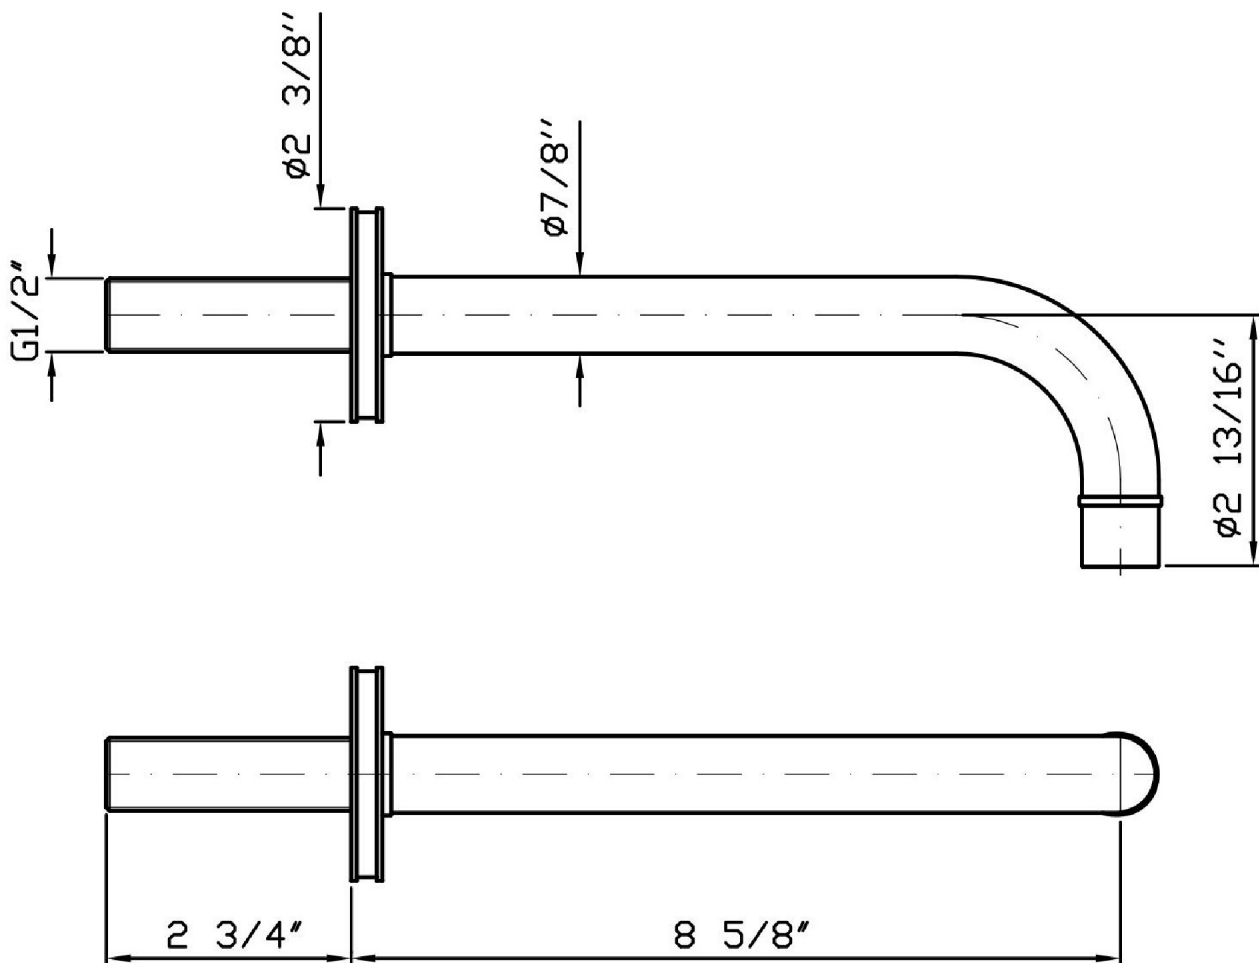

Brand ZUCCHETTI

Class

MISCELLANEOUS

SAVOIR

Z92192.190E Overall Drawing