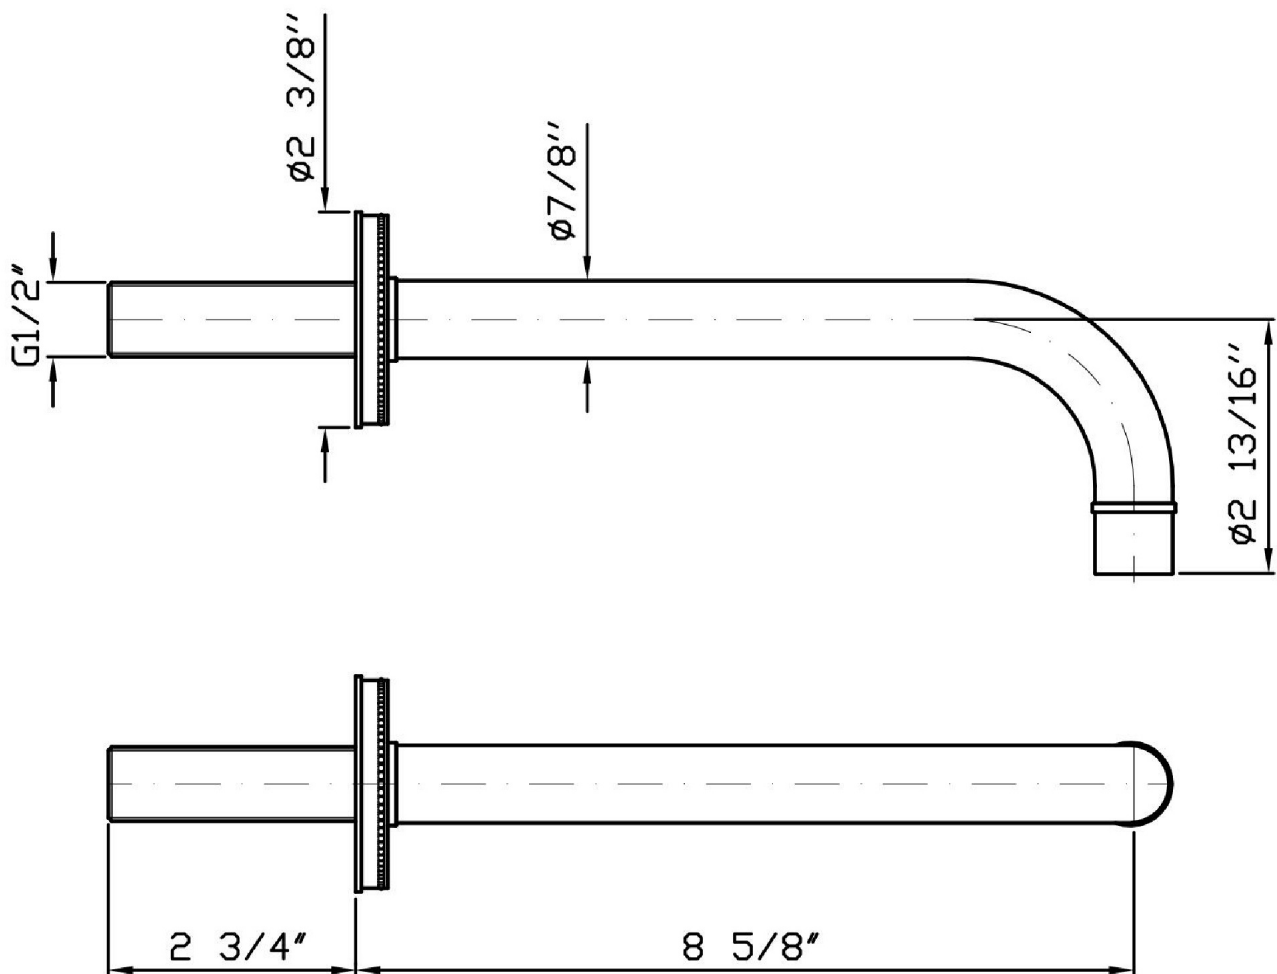

Brand ZUCCHETTI

Class

MISCELLANEOUS

SAVOIR

Z92191.190E Overall Drawing