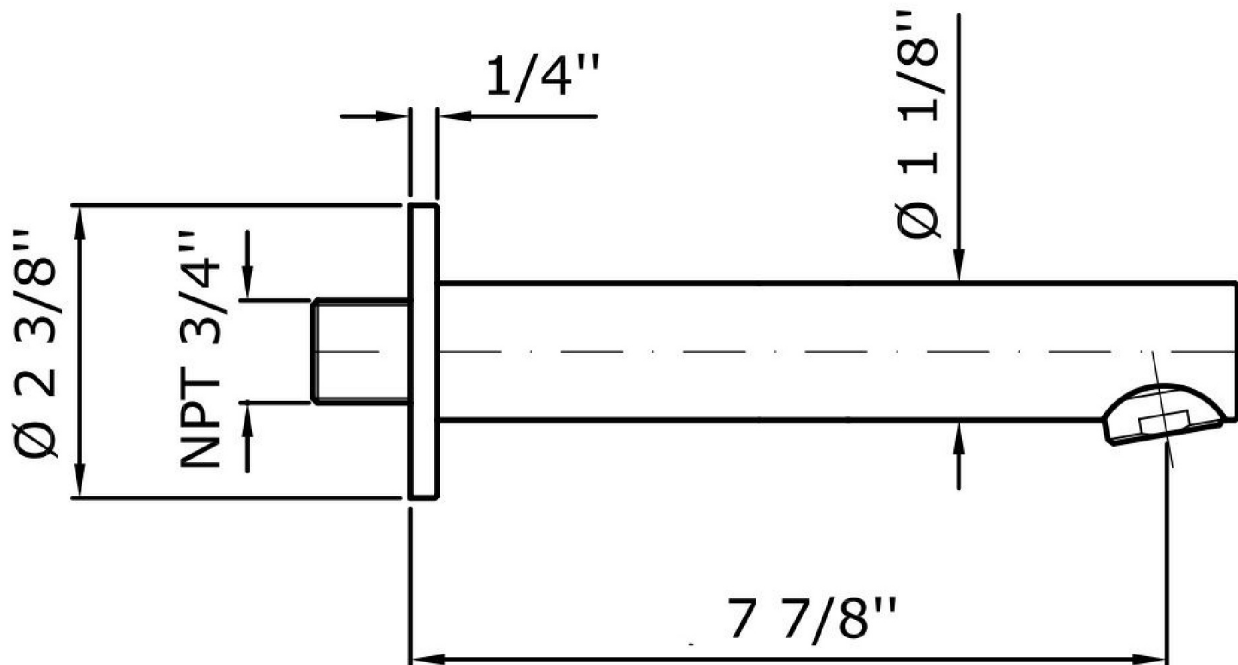

Brand ZUCCHETTI

Class

MISCELLANEOUS

CLOSER

Z92176.1900 Overall Drawing