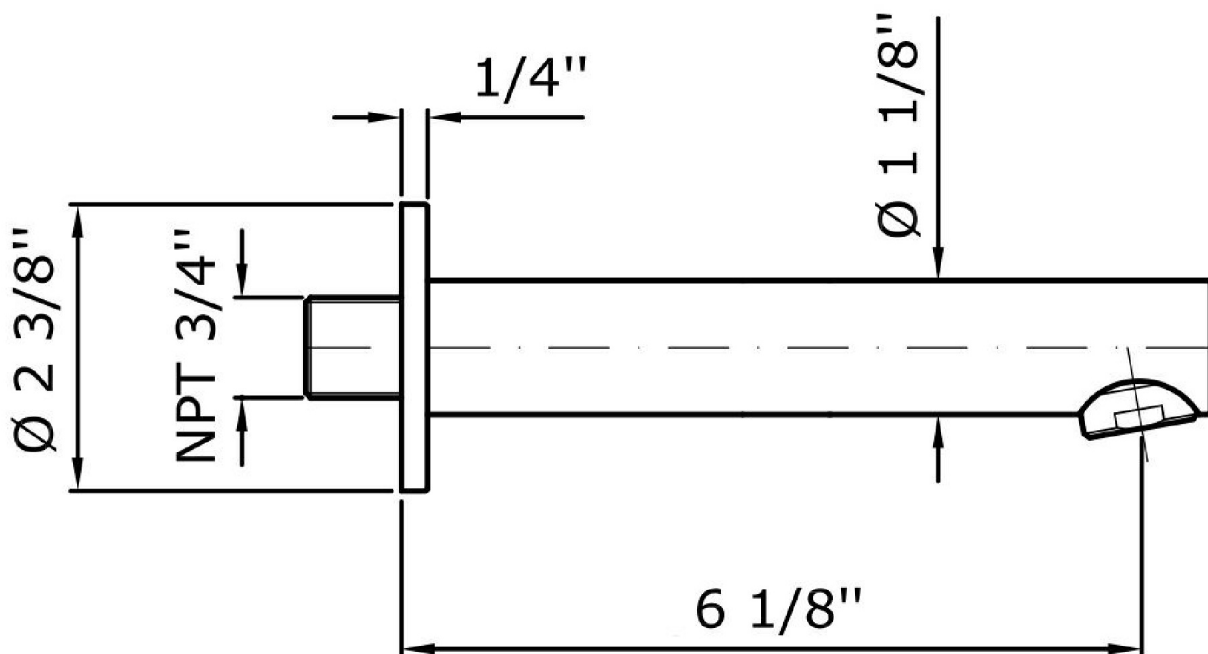

Brand ZUCCHETTI

Class

MISCELLANEOUS

CLOSER

Z92175.1900 Overall Drawing