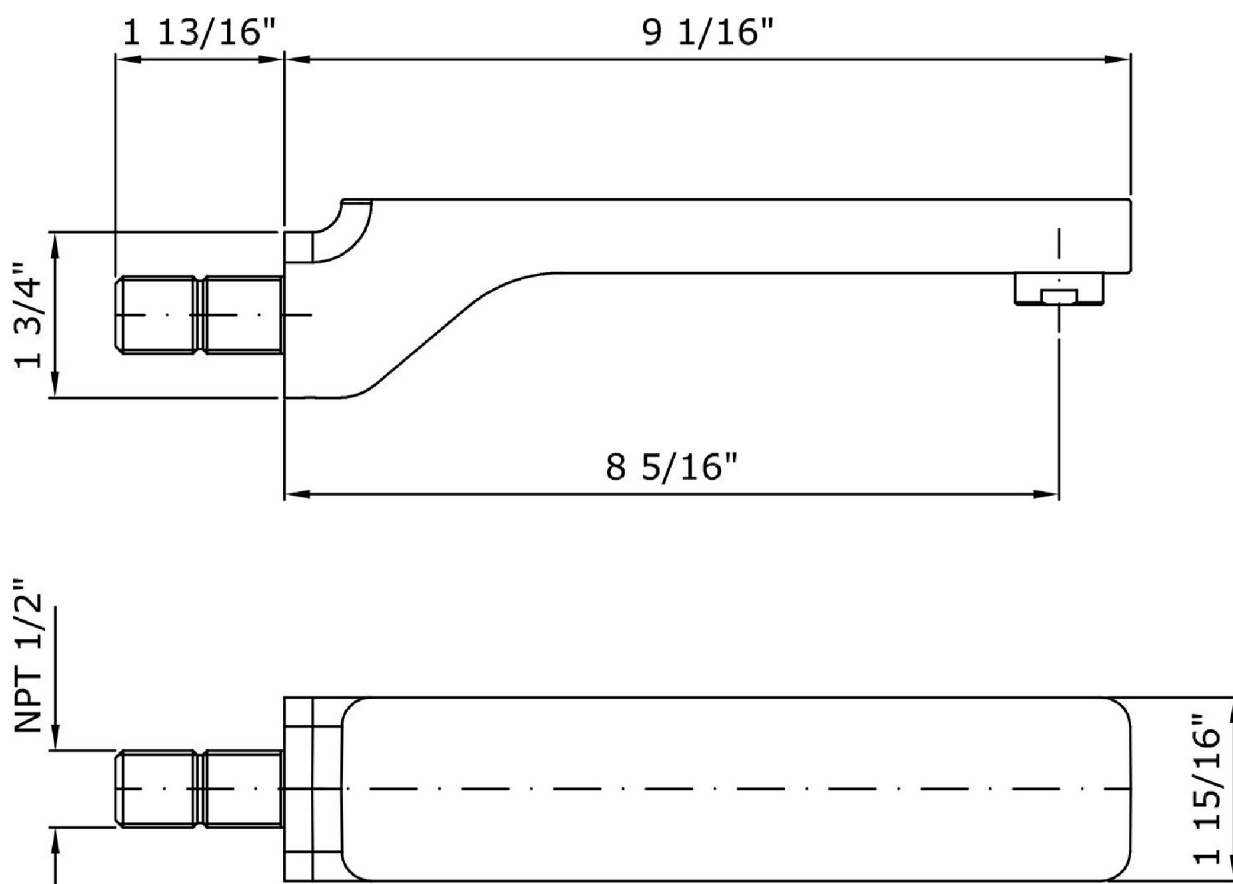

Brand ZUCCHETTI

Class

MISCELLANEOUS

SOFT

Z92091.1900 Overall Drawing