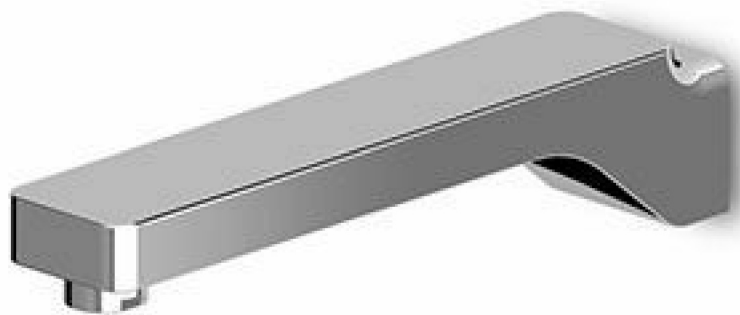

Brand ZUCCHETTI

Class MISCELLANEOUS

SOFT

Z92091.1900 Wall spout

Wall spout length 9 1/16".

Finishes

Chrome

Brushed Nickel

C3

Polished Nickel

C8

Brand ZUCCHETTI

Class

MISCELLANEOUS

SOFT

Z92091.1900 Overall Drawing