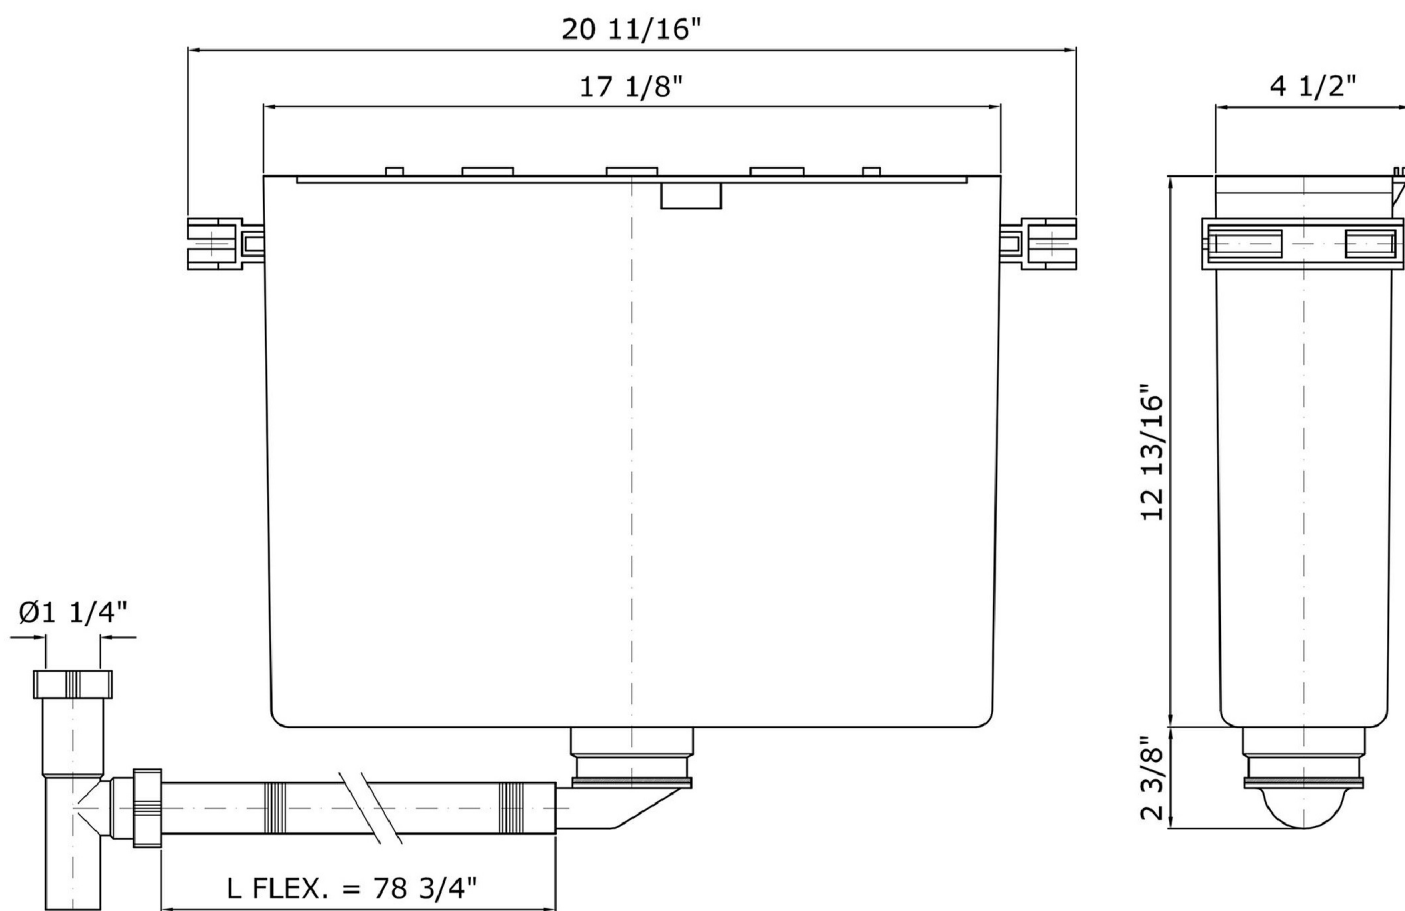

Brand ZUCCHETTI

Class

SPARE PARTS

MISCELLANEOUS

R99790

Overall Drawing