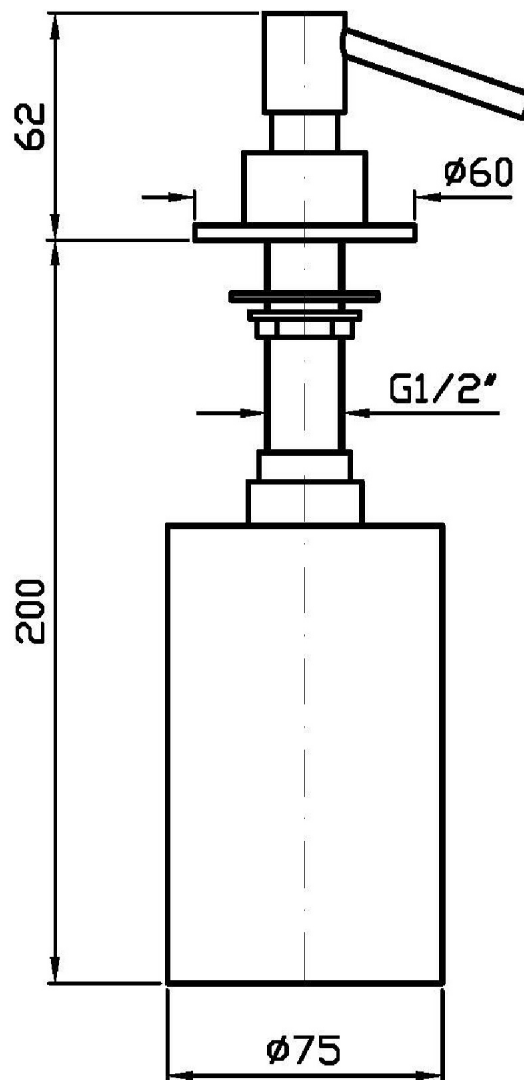

Brand ZUCCHETTI

Class SPARE PARTS

ISY

R98689 Dispenser.

Dispenser.

Finishes

Chrome

Brushed Nickel

C3

ISY

R98689

Overall Drawing

Brand ZUCCHETTI

Class

SPARE PARTS

ISY

R98689

Weights and Sizes

Weight (lb)	0,721 (Kg)	1,5895166 (lb)
Volume (dc3) - (in3)	3,32 (dc3)	0,000203 (in3)
h (mm) - (in)	93 (mm)	3,6614193 (in)
L1 (mm) - (in)	162 (mm)	6,3779562 (in)
L2 (mm) - (in)	220 (mm)	8,661422 (in)