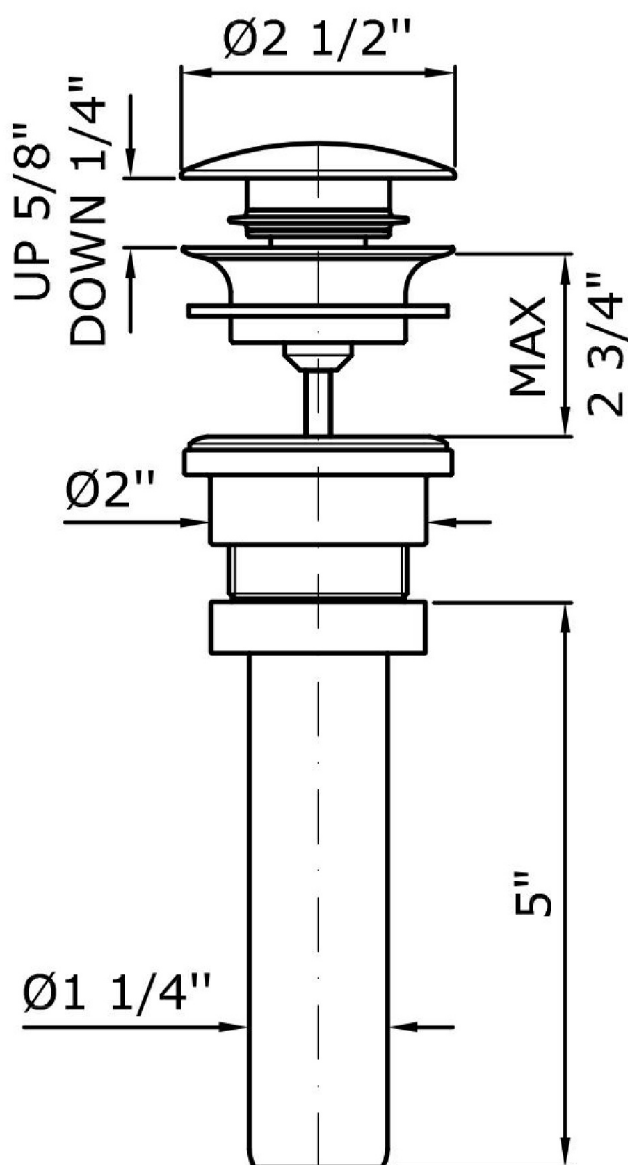

## MISCELLANEOUS

R97963 Pop-up waste.

Pop-up waste, with push system.

## MISCELLANEOUS

R97963

Overall Drawing

Brand ZUCCHETTI

Class

SPARE PARTS

## MISCELLANEOUS

R97963

Weights and Sizes

Weight ( lb )	0,1 ( Kg )	0,22046 ( lb )
Volume ( dc3 ) - ( in3 )	0,208 ( dc3 )	0,000013 ( in3 )
h ( mm ) - ( in )	20 ( mm )	0,787402 ( in )
L1 ( mm ) - ( in )	80 ( mm )	3,149608 ( in )
L2 ( mm ) - ( in )	130 ( mm )	5,118113 ( in )