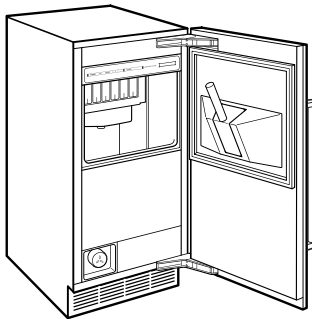

PRODUCT DETAILS

FREEZER

- Built-in ice scoop
- Halogen lighting

PRODUCT SPECIFICATIONS

Model	UC-15IPO
Dimensions	14 3/4"W x 33 5/8"H x 23"D
Door Clearance	18"
Weight	123 lbs
Electrical Supply	115 VAC, 60 Hz
Electrical Service	15 amp dedicated circuit
Plumbing Supply	1/4" OD copper, braided stainless steel or PEX tubing
Plumbing Pressure	20–80 psi
Receptacle	3-prong grounding-type, GFCI

ELECTRICAL

PLUMBING

ICE MAKER DRAIN Ice maker models can be ordered with or without a drain pump. Models without a pump will drain water by gravity. A drain must be provided for all models.

NOTE: Dimensions in parenthesis are in millimeters unless otherwise specified

INTERIOR VIEW

This illustration is intended for interior reference only and may not represent the exterior of the model being specified.

DIMENSIONS

STANDARD INSTALLATION

NOTE: 3 1/2" (89) finished returns will be visible and should be finished to match cabin