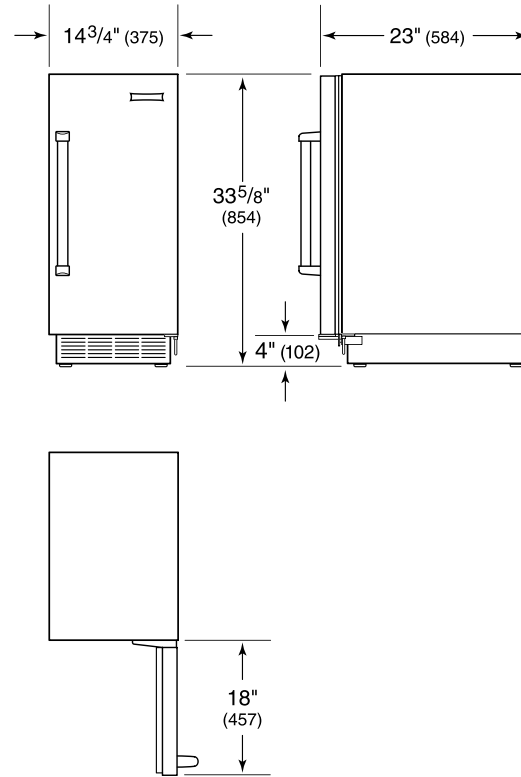

PRODUCT DETAILS

FREEZER

- Built-in ice scoop
- Halogen lighting

PRODUCT SPECIFICATIONS

Model	UC-15IPO
Dimensions	14 3/4"W x 33 5/8"H x 23"D
Door Clearance	18"
Weight	123 lbs
Electrical Supply	115 VAC, 60 Hz
Electrical Service	15 amp dedicated circuit
Plumbing Supply	1/4" OD copper, braided stainless steel or PEX tubing
Plumbing Pressure	20–80 psi
Receptacle	3-prong grounding-type, GFCI

ELECTRICAL

PLUMBING

ICE MAKER DRAIN Ice maker models can be ordered with or without a drain pump. Models without a pump will drain water by gravity. A drain must be provided for all models.

NOTE: Dimensions in parenthesis are in millimeters unless otherwise specified

INTERIOR VIEW

This illustration is intended for interior reference only and may not represent the exterior of the model being specified.

DIMENSIONS

STANDARD INSTALLATION

NOTE: 3 1/2" (89) finished returns will be visible and should be finished to match cabin