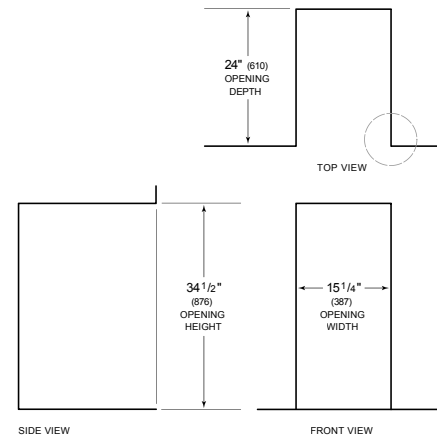

PRODUCT DETAILS

FREEZER

- Built-in ice scoop
- Halogen lighting

PRODUCT SPECIFICATIONS

Model	UC-15IPO
Dimensions	14 3/4"W x 33 5/8"H x 23"D
Door Clearance	18"
Weight	123 lbs
Electrical Supply	115 VAC, 60 Hz
Electrical Service	15 amp dedicated circuit
Plumbing Supply	1/4" OD copper, braided stainless steel or PEX tubing
Plumbing Pressure	20–80 psi
Receptacle	3-prong grounding-type, GFCI

ELECTRICAL

PLUMBING

ICE MAKER DRAIN Ice maker models can be ordered with or without a drain pump. Models without a pump will drain water by gravity. A drain must be provided for all models.

NOTE: Dimensions in parenthesis are in millimeters unless otherwise specified

INTERIOR VIEW

This illustration is intended for interior reference only and may not represent the exterior of the model being specified.

DIMENSIONS

STANDARD INSTALLATION

NOTE: 3 1/2" (89) finished returns will be visible and should be finished to match cabin