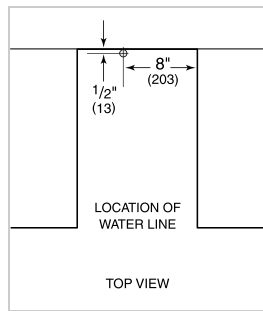

PRODUCT DETAILS

FREEZER

- Built-in ice scoop
- Halogen lighting

PRODUCT SPECIFICATIONS

Model	UC-15IPO
Dimensions	14 3/4"W x 33 5/8"H x 23"D
Door Clearance	18"
Weight	123 lbs
Electrical Supply	115 VAC, 60 Hz
Electrical Service	15 amp dedicated circuit
Plumbing Supply	1/4" OD copper, braided stainless steel or PEX tubing
Plumbing Pressure	20–80 psi
Receptacle	3-prong grounding-type, GFCI

ELECTRICAL

PLUMBING

ICE MAKER DRAIN Ice maker models can be ordered with or without a drain pump. Models without a pump will drain water by gravity. A drain must be provided for all models.

NOTE: Dimensions in parenthesis are in millimeters unless otherwise specified

INTERIOR VIEW

This illustration is intended for interior reference only and may not represent the exterior of the model being specified.

DIMENSIONS

STANDARD INSTALLATION

NOTE: 3 1/2" (89) finished returns will be visible and should be finished to match cabin