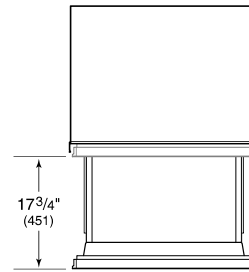

### REFRIGERATOR

- Adjustable drawer dividers
- LED lighting

**PRODUCT SPECIFICATIONS**

Model	ID-30C
Dimensions	30"W x 34 1/2"H x 24"D
Drawer Clearance	18 3/8"
Weight	210 lbs
Refrigerator Capacity	3 cu. ft.
Freezer Capacity	2 cu. ft.
Electrical Supply	115 VAC, 60 Hz
Electrical Service	15 amp dedicated circuit

**ELECTRICAL**

**PANEL SPECIFICATIONS** For complete panels specifications including width/height, weight requirements and thickness requirements visit [subzero-wolf.com/reveal](http://subzero-wolf.com/reveal).

**NOTE:** Dimensions in parenthesis are in millimeters unless otherwise specified

**INTERIOR VIEW**

This illustration is intended for interior reference only and may not represent the exterior of the model being specified.

**DIMENSIONS**

**STANDARD INSTALLATION**

**NOTE:** 3 1/2" (89) finished returns will be visible and should be finished to match cabinetry