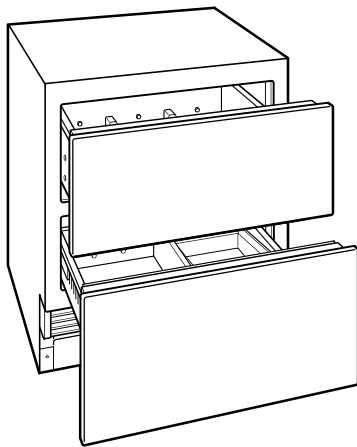

### REFRIGERATOR

- Adjustable drawer dividers
- LED lighting

**PRODUCT SPECIFICATIONS**

Model	ID-30C
Dimensions	30"W x 34 1/2"H x 24"D
Drawer Clearance	18 3/8"
Weight	210 lbs
Refrigerator Capacity	3 cu. ft.
Freezer Capacity	2 cu. ft.
Electrical Supply	115 VAC, 60 Hz
Electrical Service	15 amp dedicated circuit

**ELECTRICAL**

**PANEL SPECIFICATIONS** For complete panels specifications including width/height, weight requirements and thickness requirements visit [subzero-wolf.com/reveal](http://subzero-wolf.com/reveal).

**NOTE:** Dimensions in parenthesis are in millimeters unless otherwise specified

**INTERIOR VIEW**

This illustration is intended for interior reference only and may not represent the exterior of the model being specified.