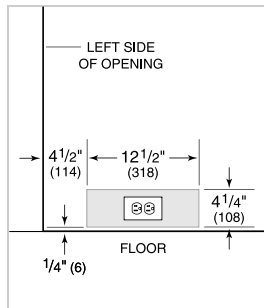

PRODUCT SPECIFICATIONS

Model	ID-30C
Dimensions	30"W x 34 1/2"H x 24"D
Drawer Clearance	18 3/8"
Weight	210 lbs
Refrigerator Capacity	3 cu. ft.
Freezer Capacity	2 cu. ft.
Electrical Supply	115 VAC, 60 Hz
Electrical Service	15 amp dedicated circuit

ELECTRICAL