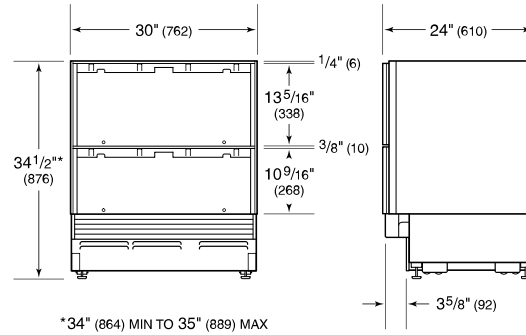

### REFRIGERATOR

- Adjustable drawer dividers
- LED lighting

**PRODUCT SPECIFICATIONS**

Model	ID-30C
Dimensions	30"W x 34 1/2"H x 24"D
Drawer Clearance	18 3/8"
Weight	210 lbs
Refrigerator Capacity	3 cu. ft.
Freezer Capacity	2 cu. ft.
Electrical Supply	115 VAC, 60 Hz
Electrical Service	15 amp dedicated circuit

**ELECTRICAL**

**PANEL SPECIFICATIONS** For complete panels specifications including width/height, weight requirements and thickness requirements visit [subzero-wolf.com/reveal](http://subzero-wolf.com/reveal).

**NOTE:** Dimensions in parenthesis are in millimeters unless otherwise specified

**INTERIOR VIEW**

This illustration is intended for interior reference only and may not represent the exterior of the model being specified.

**DIMENSIONS**

**STANDARD INSTALLATION**

**NOTE:** 3 1/2" (89) finished returns will be visible and should be finished to match cabinetry