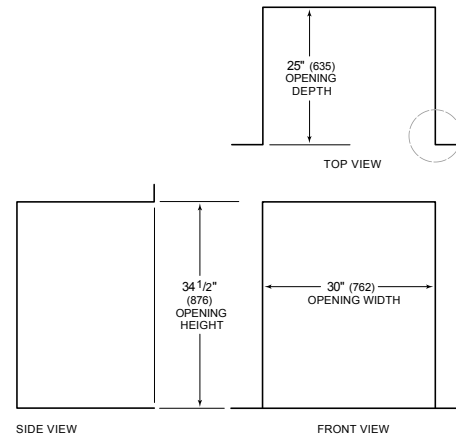

### REFRIGERATOR

- Adjustable drawer dividers
- LED lighting

**PRODUCT SPECIFICATIONS**

Model	ID-30C
Dimensions	30"W x 34 1/2"H x 24"D
Drawer Clearance	18 3/8"
Weight	210 lbs
Refrigerator Capacity	3 cu. ft.
Freezer Capacity	2 cu. ft.
Electrical Supply	115 VAC, 60 Hz
Electrical Service	15 amp dedicated circuit

**ELECTRICAL**

**PANEL SPECIFICATIONS** For complete panels specifications including width/height, weight requirements and thickness requirements visit [subzero-wolf.com/reveal](http://subzero-wolf.com/reveal).

**NOTE:** Dimensions in parenthesis are in millimeters unless otherwise specified

**INTERIOR VIEW**

This illustration is intended for interior reference only and may not represent the exterior of the model being specified.

**DIMENSIONS**

**STANDARD INSTALLATION**

**NOTE:** 3 1/2" (89) finished returns will be visible and should be finished to match cabinetry