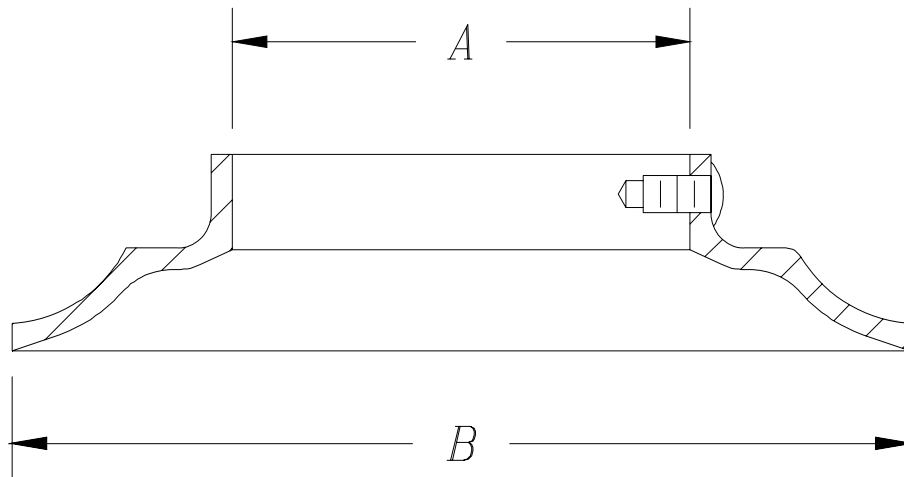

# CAST BRASS FLANGES WITH SET SCREW

## Z8900-PC TO Z8912-PC

TAG \_\_\_\_\_

**Engineering Specification:** Zurn Z8900-PC to Z8912-PC - Chrome plated, cast brass flange with set screw.

PRODUCT NUMBER	A	B	MASTER CARTON	WEIGHT CARTON
Z8900-PC	3/8[10] IPS, 11/16 O.D.	2.38	100	20
Z8901-PC	1/2[13] IPS	2.25	100	20
Z8902-PC	5/8[16] OD	2.38	100	20
Z8904-PC	3/4[19] IPS	2.25	100	20
Z8905-PC	7/8[22] OD	2.25	100	20
Z8906-PC	1[25] IPS	2.75	100	20
Z8907-PC	1 1/4[32] IPS	2.75	50	12
Z8908-PC	1 1/4[32] OD	3.00	50	12
Z8909-PC	1 1/2[38] IPS	3.00	50	15
Z8910-PC	1 1/2[38] OD	2.94	50	15
Z8911-PC	2[51] IPS	3.62	50	15
Z8912-PC	2[51] OD	3.25	50	15