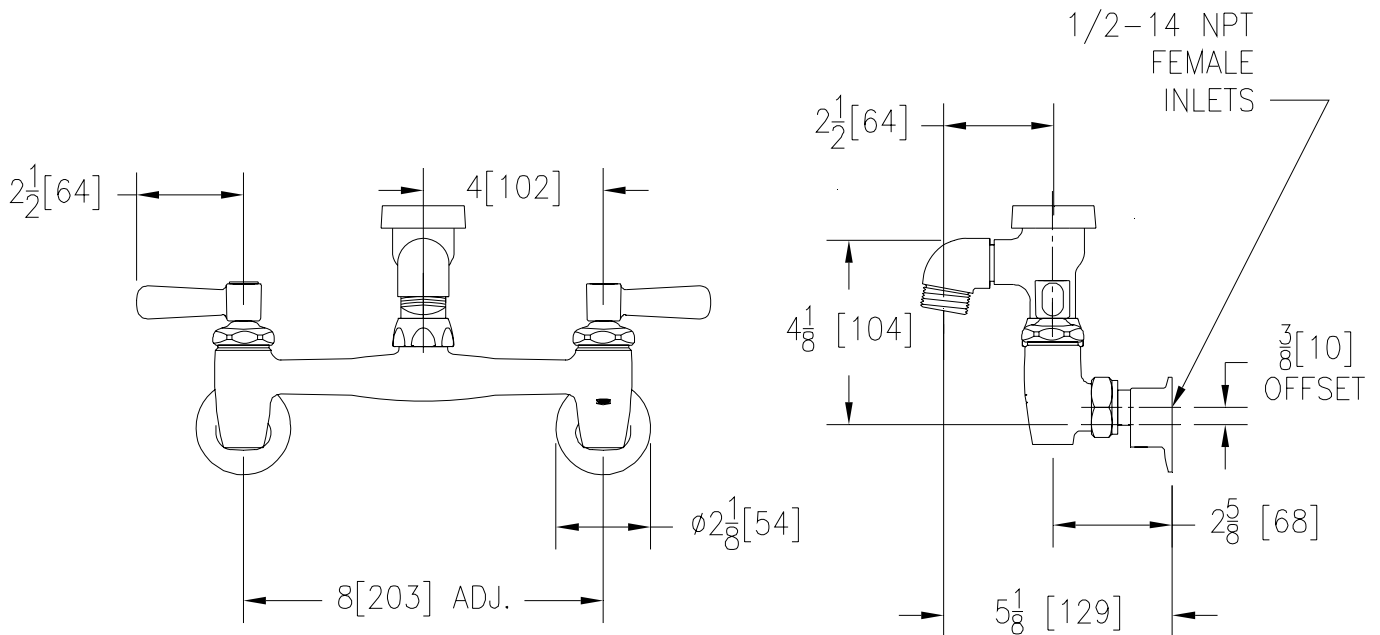

SINK FAUCET Z843L1

TAG _____

Engineering Specifications: Zurn AquaSpec® Z843L1

Chrome-plated cast brass 8" [203mm] service sink faucet with quarter turn ceramic disc cartridges, 3/8" [10mm] short swivel inlets providing adjustable centers from 7-1/4" [184mm] to 8-3/4" [222mm], integral service stops and a 2-1/2" [64mm] vacuum breaker spout with integral 3/4" hose-threaded outlet. Unit is furnished with 2-1/2" [64mm] vandal-resistant color-coded metal lever handles. (Note: Atmospheric vacuum breaker not intended for continuous pressure applications.)

Note: All dimensions are for reference only. Do not use for pre-plumbing

OPTIONAL ACCESSORIES

Suffix	Description
___-CS	Check Stops
___-HCT	Hot/Cold Text Indexes
___-LSI	2-1/2" [64mm] Long Swivel Inlets
___-RC	Rough Chrome Plated
___-WHK	Wall Hook
___-5H	5' [152cm] Vinyl Hose