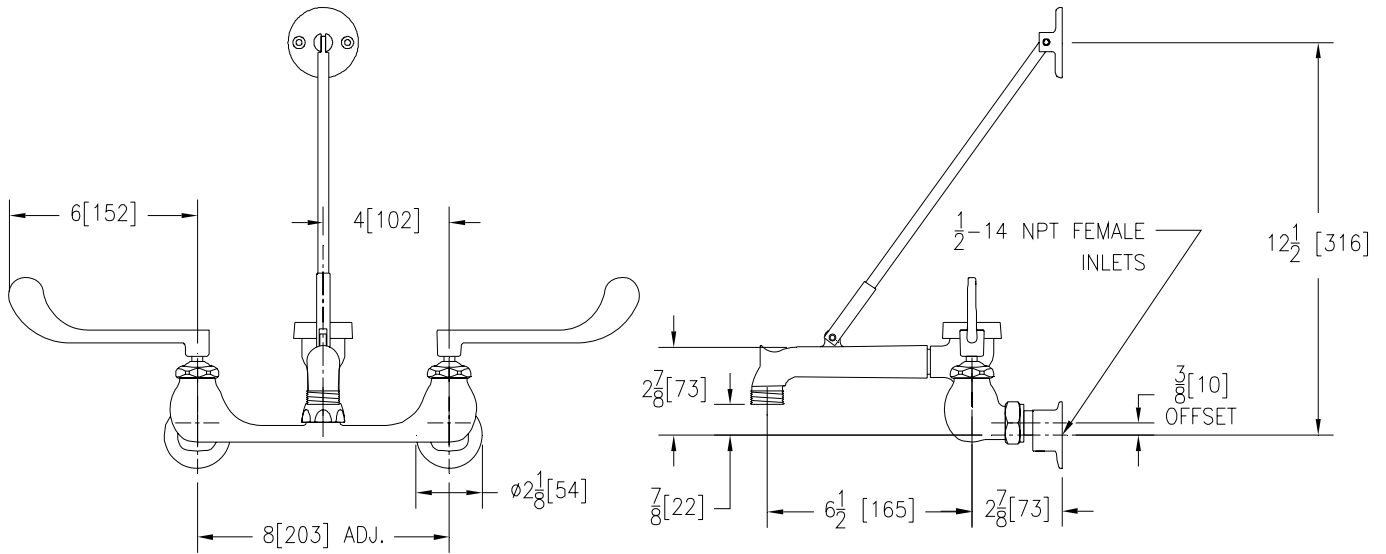

SINK FAUCET Z842M6

TAG _____

Engineering Specifications: Zurn AquaSpec® Z842M6

Polished chrome-plated cast brass 8" [203mm] sink faucet with quarter turn ceramic disc cartridges, 3/8" [10mm] short swivel inlets providing adjustable centers from 7-1/4" [184mm] to 8-3/4" [222mm] and a 6" [152mm] centerline cast brass vacuum breaker spout with 3/4" hose threaded outlet, pail hook and wall brace. Unit is furnished with 6" [152] vandal-resistant color-coded metal wrist blade handles. (Note: Atmospheric vacuum breaker not intended for continuous pressure applications.)

Note: All dimensions are for reference only. Do not use for pre-plumbing

OPTIONAL ACCESSORIES

Suffix	Description
__ -HCT	Hot/Cold Text Indexes
__ -LSI	2-1/2" [64mm] Long Swivel Inlets with Integral Stops
__ -RC	Rough Chrome Plated
__ -WHK	Wall Hook
__ -5H	5' [1,524mm] Vinyl Hose