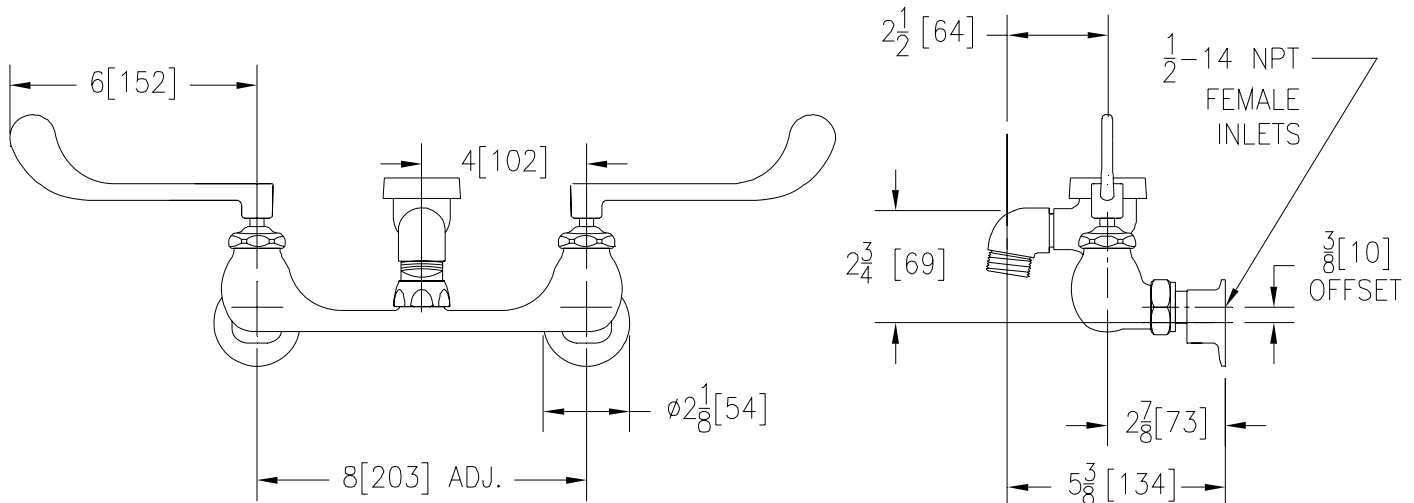

Engineering Specifications: Zurn AquaSpec® Z842L6

Chrome-plated cast brass 8" [203mm] service sink faucet with quarter turn ceramic disc cartridges, 3/8" [10mm] short swivel inlets providing adjustable centers from 7-1/4" [184mm] to 8-3/4" [222mm] and a 2-1/2" [64mm] vacuum breaker spout with integral 3/4" hose-threaded outlet. Unit is furnished with 6" [152mm] vandal-resistant color-coded metal wrist blade handles. (Note: Atmospheric vacuum breaker not intended for continuous pressure applications.)

Note: All dimensions are for reference only. Do not use for pre-plumbing

OPTIONAL ACCESSORIES

Suffix	Description
___ -HCT	Hot/Cold Text Indexes
___ -LSI	2-1/2" [64mm] Long Swivel Inlets with Integral Stops
___ -RC	Rough Chrome Plated
___ -WHK	Wall Hook
___ -5H	5' [152cm] Vinyl Hose