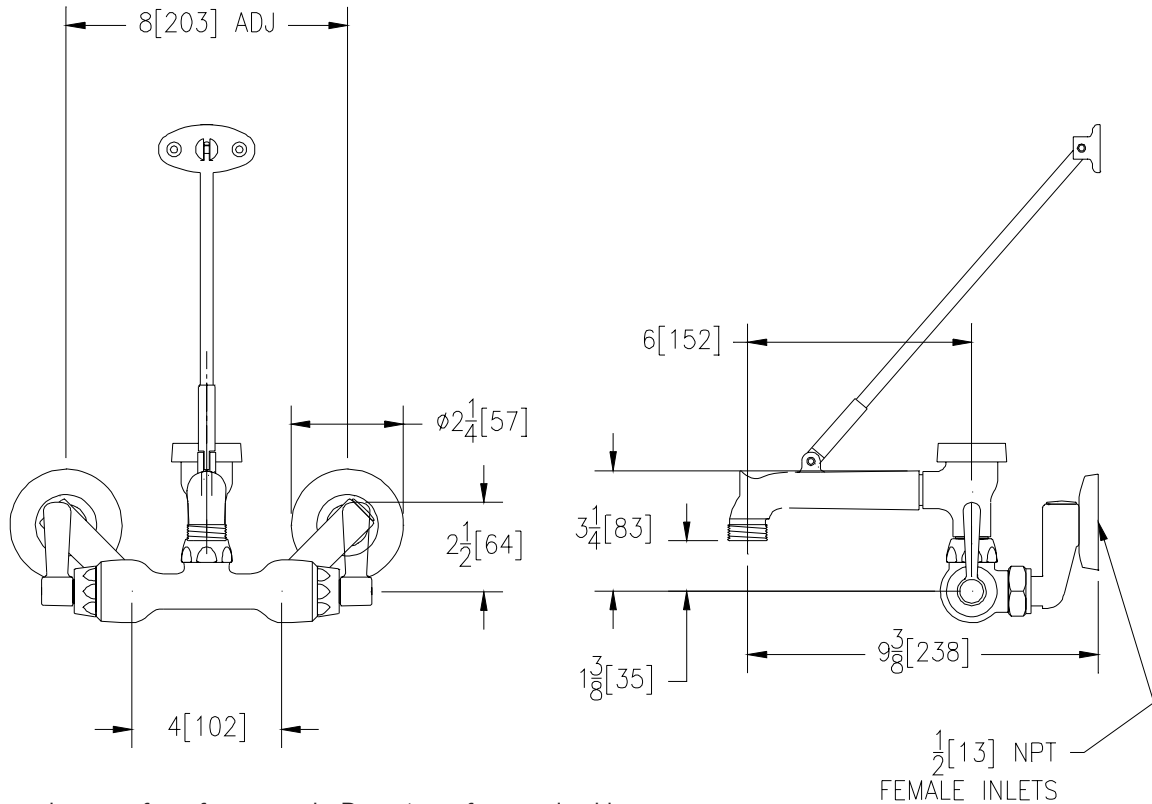

SERVICE SINK FAUCET Z841M1-RC

TAG _____

Engineering Specifications: Zurn AquaSpec® Z841M1-RC

Rough chrome-plated cast brass service sink faucet with quarter turn ceramic disc cartridges, 2-1/2" [64mm] long swivel inlets (with integral stops) providing adjustable centers from 4" [102mm] to 8-3/8" [213mm] and a 6" [152mm] centerline cast brass vacuum breaker spout with an integral 3/4" [19mm] hose threaded outlet, pail hook and wall brace. Unit is provided with 2-1/2" [64mm] vandal-resistant color-coded brass lever handles.

Note: All dimensions are for reference only. Do not use for pre-plumbing.

OPTIONAL ACCESSORIES

Suffix	Description
___-SSI	3/8" [10mm] Short Swivel Inlets
___-WHK	Wall Hook
___-5H	5' [152cm] Vinyl Hose

ZURN INDUSTRIES, INC. ♦ COMMERCIAL BRASS OPERATION ♦ 2640 SOUTH WORK STREET ♦ FALCONER NY 14733