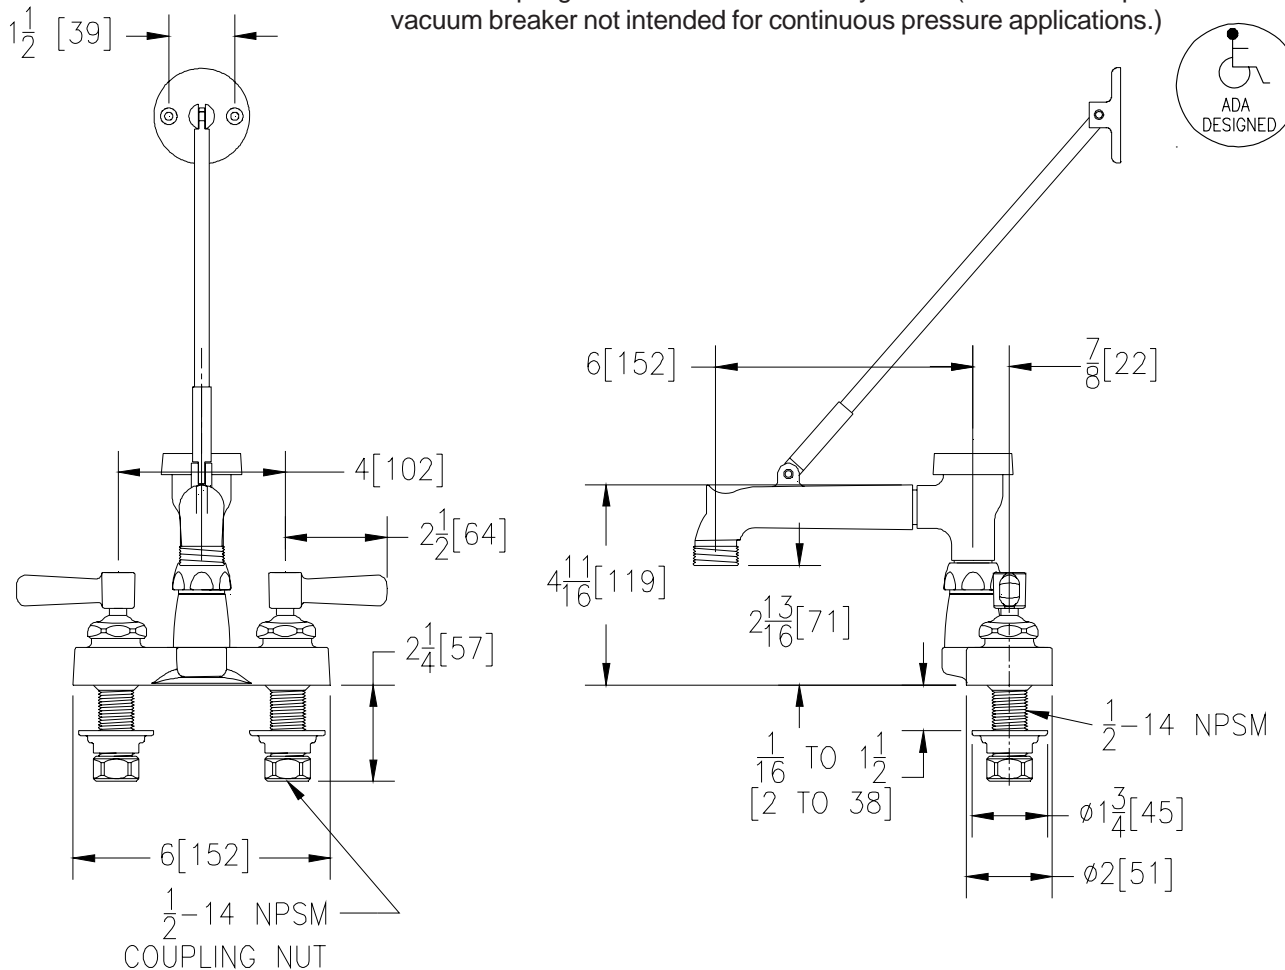

4" CENTERSET GOOSENECK

Z812M1

TAG _____

Engineering Specifications: Zurn AquaSpec® Z812M1

Polished chrome-plated cast brass faucet body with integral shanks, quarter turn ceramic disc cartridges and a 6" [152mm] centerline cast brass vacuum breaker spout with integral 3/4" hose threaded outlet, pail hook and wall brace. Unit is furnished with 2-1/2" [64mm] vandal-resistant color-coded metal lever handles, mounting hardware and 1/2" NPSM coupling nuts for standard lavatory risers. (Note: Atmospheric vacuum breaker not intended for continuous pressure applications.)

Note: All dimensions are for reference only. Do not use for pre-plumbing.

OPTIONAL ACCESSORIES

Suffix	Description
___ -CS	Check Stops
___ -G	1-1/4" [32mm] Grid Strainer Drain
___ -HCT	Hot/Cold Text Indexes
___ -P	1-1/4" [32mm] Pop-up Drain
___ -PT	1-1/4" [32mm] Cast Brass P-Trap with a 7-1/2" [191mm] Long 17-Gauge Wall Bend
___ -WHK	Wall Hook
___ -5H	5' [152cm] Vinyl Hose