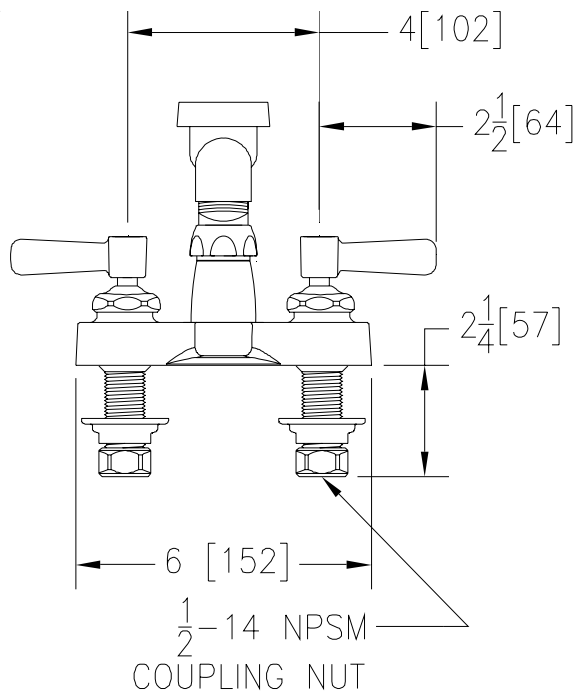

# 4" CENTERSET GOOSENECK

#### Engineering Specifications: Zurn AquaSpec® Z812L1

Polished chrome plated cast brass faucet body with integral shanks, quarter turn ceramic disc cartridges and a 2 1/2" [64mm] Vacuum Breaker spout with integral 3/4" Hose Thread. Unit is furnished with, 2-1/2" [64mm] vandal-resistant color-coded metal lever handles, mounting hardware and 1/2" NPSM coupling nuts for standard lavatory risers. (Note: Atmospheric vacuum breaker not intended for continuous pressure applications.)

#### OPTIONAL ACCESSORIES

Suffix	Description
— -CS	Check Stops
— -HCT	Hot/Cold Text Indexes
— -P	1-1/4" [32mm] Pop-up Drain
— -PT	1-1/4" [32mm] Cast Brass P-Trap with a 7-1/2" [191mm] Long 17-Gauge Wall Bend
— -RC	Rough Chrome Plated
— -WHK	Wall Hook
— -5H	5' [152cm] Long Vinyl Hose Service Sink Hose with 3/4" Hose Connection