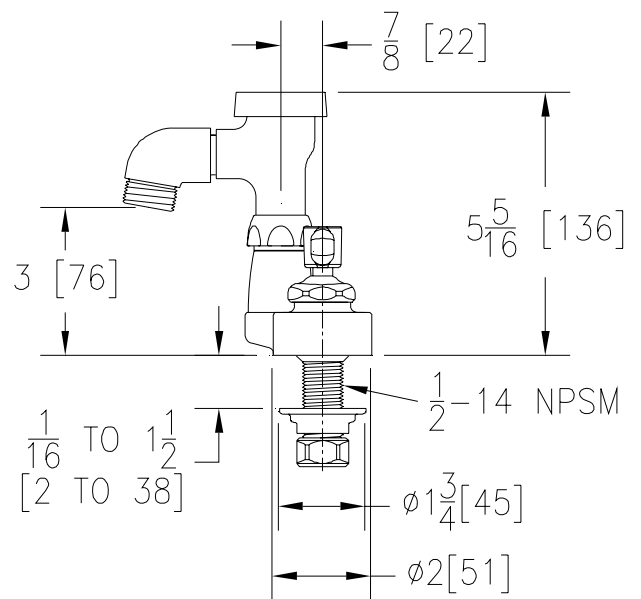

# 4" CENTERSET GOOSENECK

#### Engineering Specifications: Zurn AquaSpec® Z812L1

Polished chrome plated cast brass faucet body with integral shanks, quarter turn ceramic disc cartridges and a 2 1/2" [64mm] Vacuum Breaker spout with integral 3/4" Hose Thread. Unit is furnished with, 2-1/2" [64mm] vandal-resistant color-coded metal lever handles, mounting hardware and 1/2" NPSM coupling nuts for standard lavatory risers. (Note: Atmospheric vacuum breaker not intended for continuous pressure applications.)

Note: All dimensions are for reference only. Do not use for pre-plumbing.

#### OPTIONAL ACCESSORIES

Suffix	Description
— -CS	Check Stops
— -HCT	Hot/Cold Text Indexes
— -P	1-1/4" [32mm] Pop-up Drain
— -PT	1-1/4" [32mm] Cast Brass P-Trap with a 7-1/2" [191mm] Long 17-Gauge Wall Bend
— -RC	Rough Chrome Plated
— -WHK	Wall Hook
— -5H	5' [152cm] Long Vinyl Hose Service Sink Hose with 3/4" Hose Connection