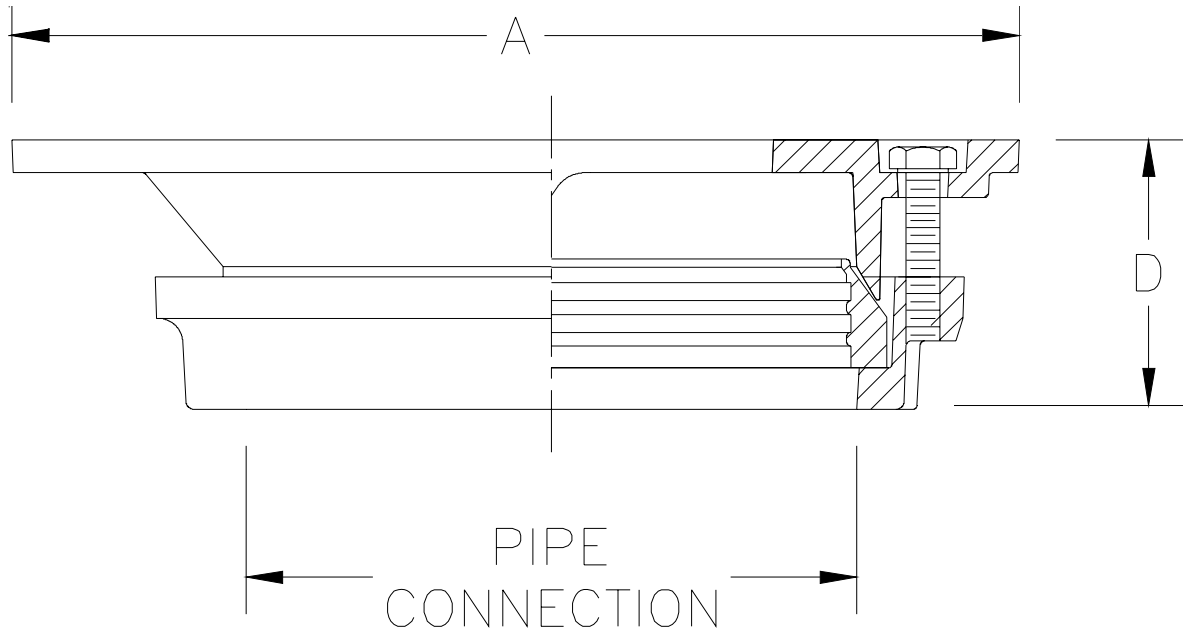

Dimensional Data (inches and [mm]) are Subject to Manufacturing Tolerances and Change Without Notice

Product	Connection	Dimension in Inches	
		A	D
___CF2983-CI4	4 [102] Compress-in	7 5/8 [195]	1 3/4 [44]

CF2983 TORQUE SET OFF-SET CLOSET FLANGE

Heavy-duty torque set, off-set cast iron closet flange comes complete with integral compression seal to waste line.