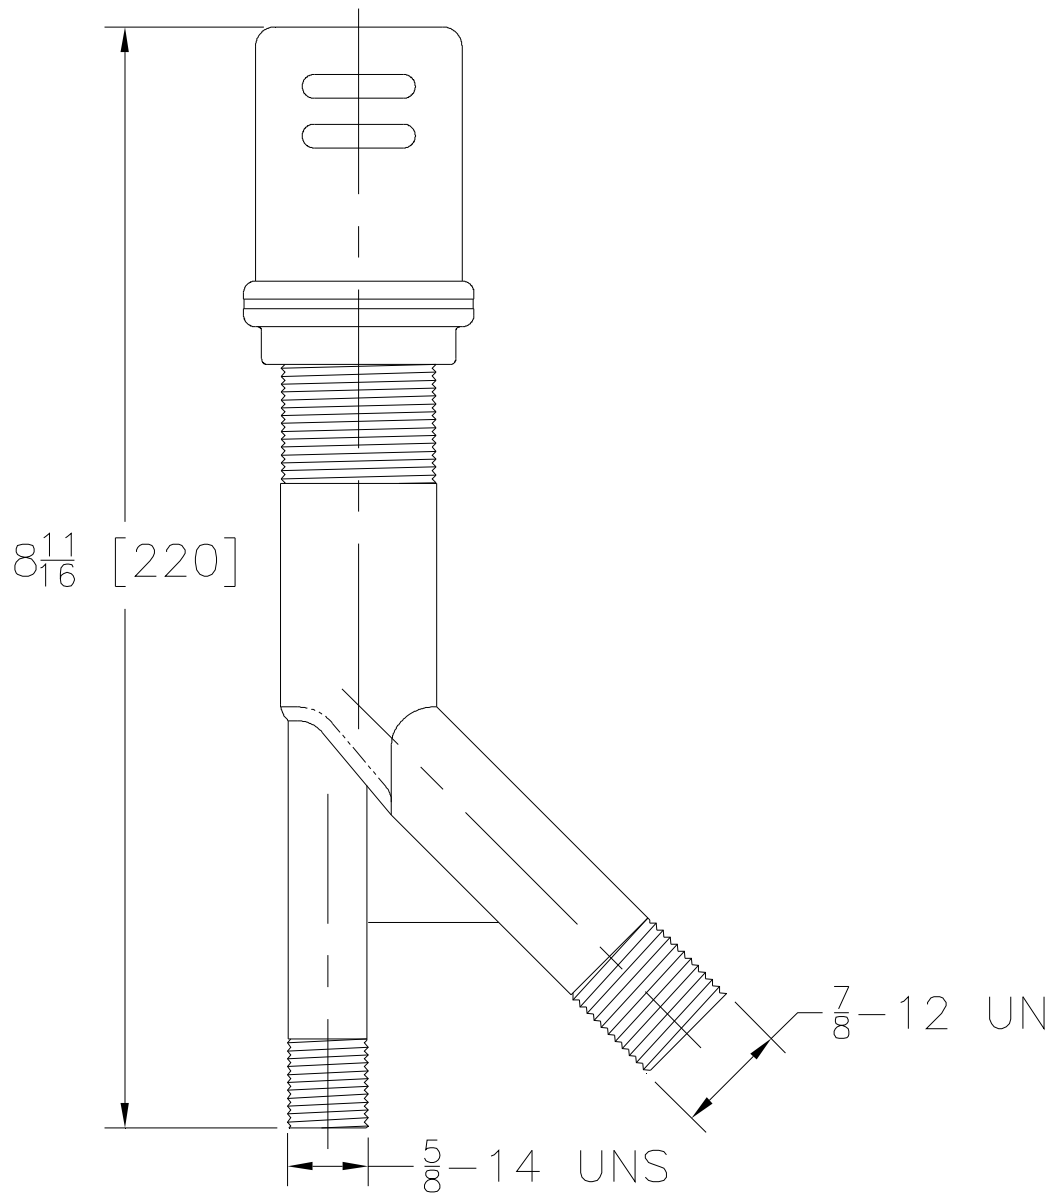

Dimensional Data (inches and [ mm ]) are Subject to Manufacturing Tolerances and Change Without Notice

**CD4P SPEEDFLEX AIR GAP - Plastic with chrome cap**