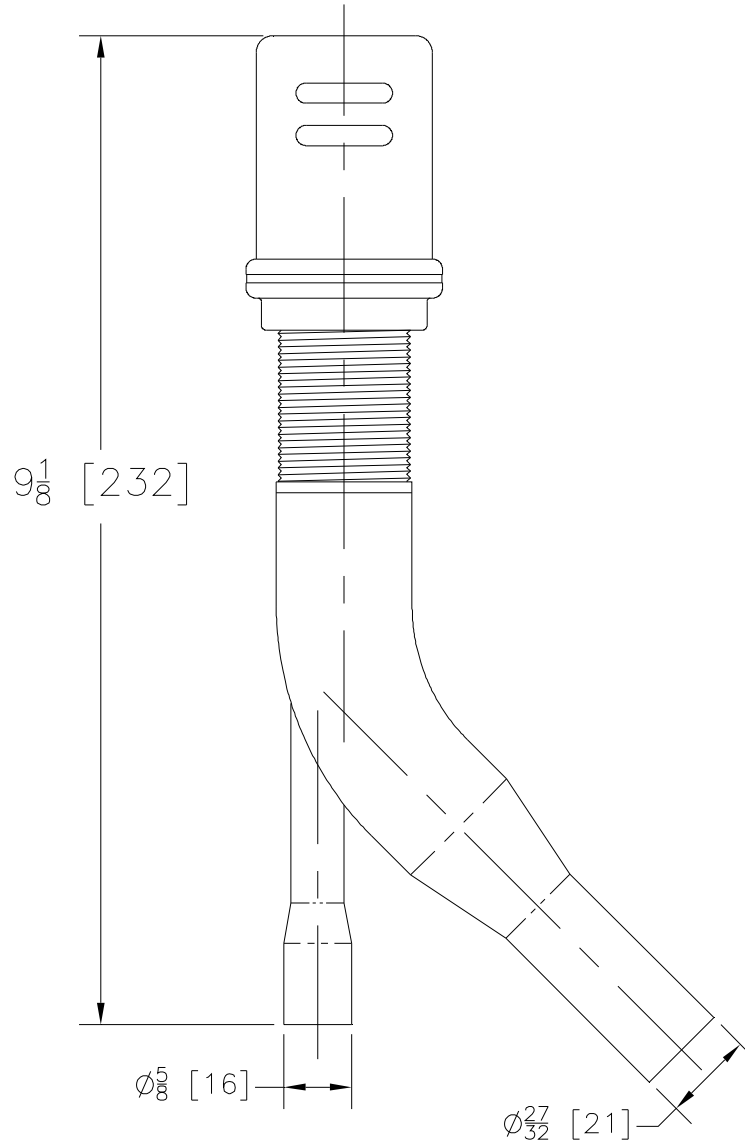

Dimensional Data (inches and [mm]) are Subject to Manufacturing Tolerances and Change Without Notice

CD3P SPEEDFLEX AIR GAP - Copper with chrome cap