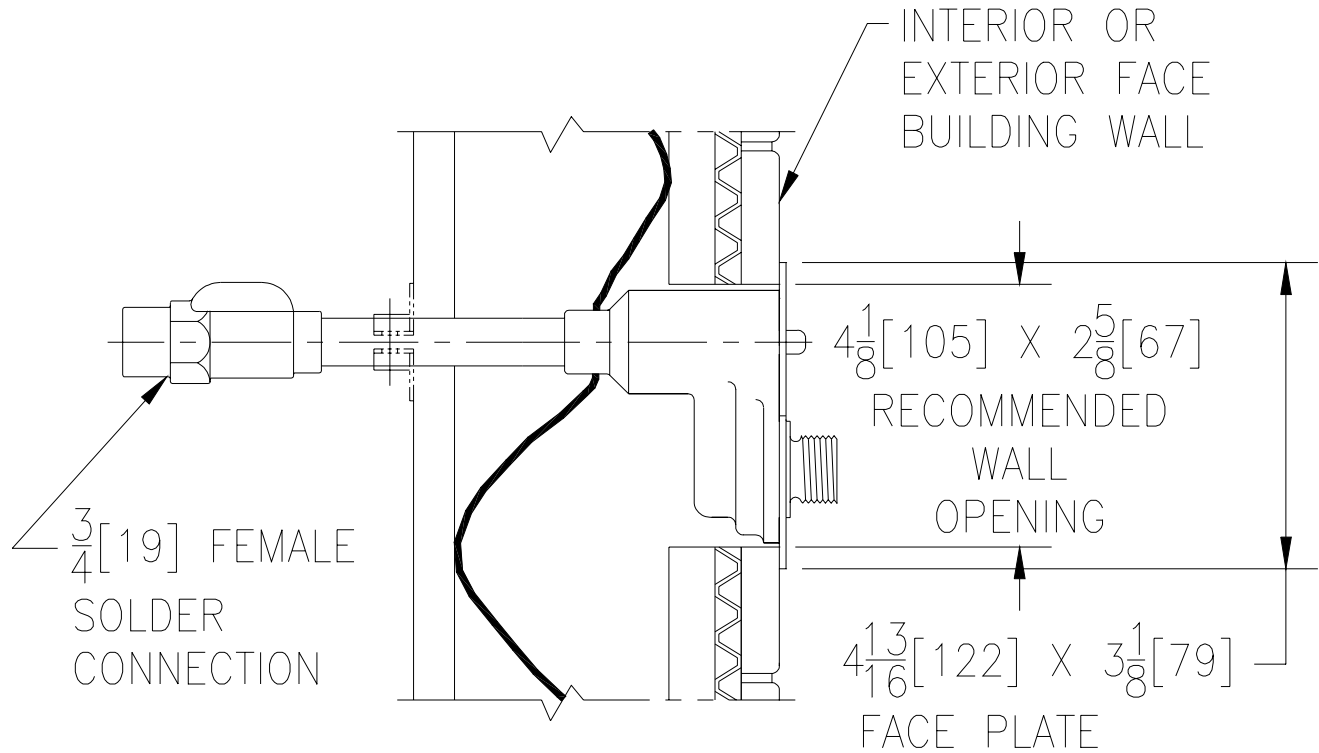

TYPICAL INSTALLATION
Z-1321
ECOLOTROL WALL HYDRANT WITH CERAMIC DISC

Dimensional Data (inches and [mm]) are Subject to Manufacturing Tolerances and Change Without Notice

Z-1321
ECOLOTROL WALL HYDRANT WITH CERAMIC DISC
Exposed, Non-Freeze, Automatic Draining, Anti-Siphon

Ecolotrol wall hydrants are used where the added security of a box hydrant is not required. Optional wall clamp shown to anchor hydrant in wall. Stainless steel face provides for flush installation and years of non-corroded appearance.