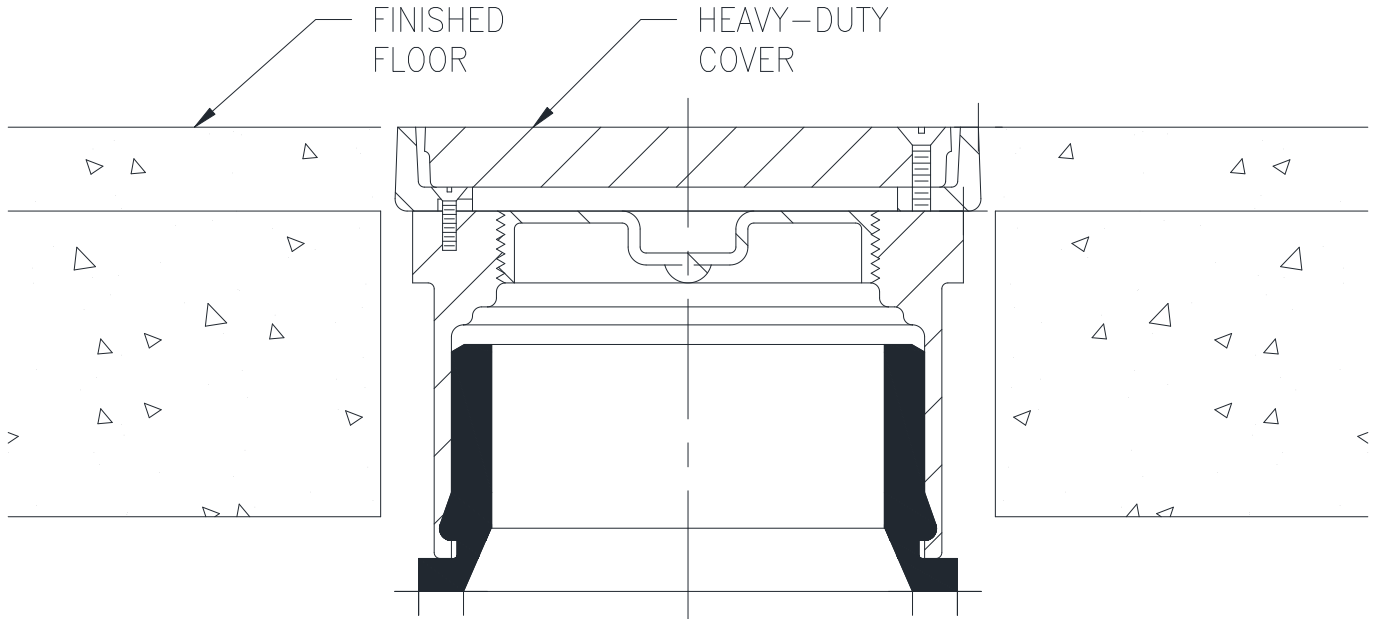

Z1402 TYPICAL INSTALLATION FLOOR CLEANOUT

Z1402 FLOOR CLEANOUT - NON-ADJUSTABLE, NEO-LOC PUSH ON

Heavy-duty push on cleanout is used in applications where an adjustable top is not required. Cleanout is supplied with tapered threaded plug and scoriated cover. The Z1402 uses the same top and options as the Z1400.