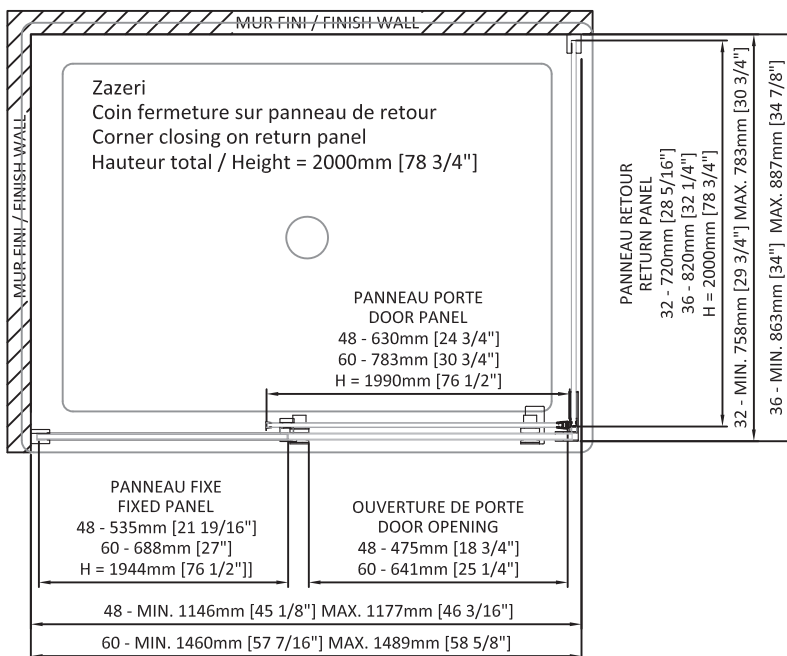

Industrial chic with clean and simple lines, the Zazeri adds luxury and style to your space. The sturdy yet delicate polished stainless-steel structure, with enclosed rail system and matching handle, creates a sophisticated look that fits your space beautifully. The door is equipped with a magnetised closing system that keeps the door in place, allowing you to enjoy your shower peacefully.

ZAZERI

SHOWER DOOR CORNER 1 DOOR, 1 FIXED, 1 RETURN

Door 48" : DZZ4800ASTC21
Box #1
80 7/8" x 34 1/2" x 3 3/8", 83.78 lbs
Box #2
79 1/8" x 22 7/8" x 1 5/8", 76.06 lbs
Return 32" : DZZ3200PSTX21
Box #3
81 1/4" x 30 1/8" x 3 3/8", 77.16 lbs
Return 36" : DZZ3600PSTX21
Box #3
81 1/4" x 34 1/2" x 3 3/8", 83.78 lbs

Door 60" : DZZ6000ASTC21
Box #1
80 7/8" x 32 5/8" x 3 3/8", 92.59 lbs
Box #2
79 1/8" x 29" x 1 5/8", 81.57 lbs
Return 32" : DZZ3200PSTX21
Box #3
81 1/4" x 30 1/8" x 3 3/8", 77.16 lbs
Return 36" : DZZ3600PSTX21
Box #3
81 1/4" x 34 1/2" x 3 3/8", 83.78 lbs

Total number of boxes : 3

- Large door opening
- Reversible left or right
- Height of 78³/₄" (2000mm)
- Interior and exterior double handle in polished stainless-steel
- Zitta clip opens for easy cleaning of the door
- Fixed panel and door panel 10mm
- ZittaClean stain resistant glass treatment
- Soft rolling guaranteed for life
- Magnetic closing
- Fixed panel secured with a squeeze gasket
- Stainless-steel finishing caps on extrusions
- Aluminium threshold with sealing gasket
- Door stop
- Anti-jump bearings keep the door on the rail
- Frictionless door sill guide
- Double vertical seals
- Safe tempered glass with polished edges
- Polished stainless-steel track
- Adjustment of the level of the top rail
- Adjustment of door panel level by the rollers
- Adjustment of the fixed panel level by the wall extrusion (1" – 25mm)