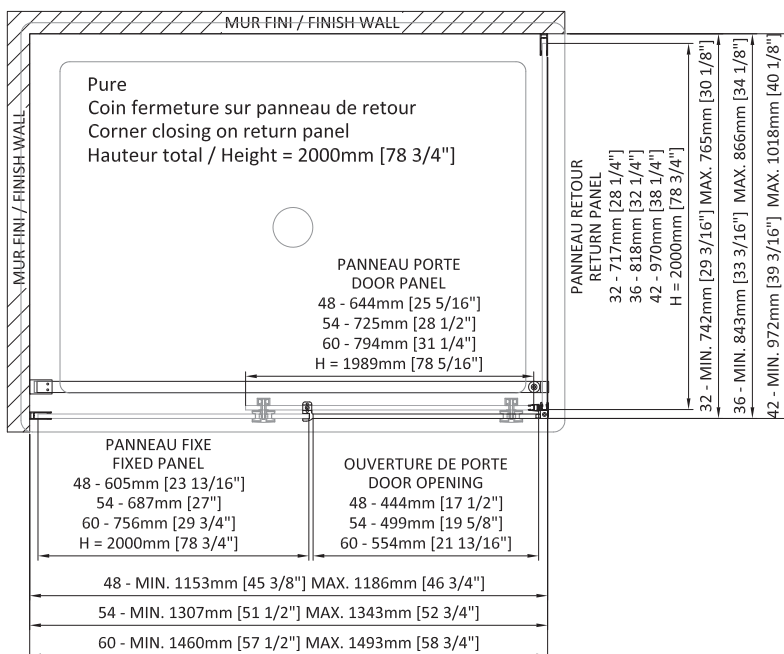

PURE

SHOWER DOOR CORNER 1 DOOR, 1 FIXED, 1 RETURN

Door 48" : DPR4800ASTC21
Box #1 82 5/8" x 27" x 2 3/8", 70.55 lb
Box #2 81" x 25 5/8" x 1 5/8", 85.98 lb

Retour 32" : DPR3200PSTX21
Box #3 81" x 31 1/8" x 2 1/8", 84.44 lb

Retour 36" : DPR3600PSTX21
Box #3 80 7/8" x 35" x 2 1/8", 95.46 lb

Retour 42" : DPR4200PSTX21
Box #3 80 7/8" x 41 1/8" x 2 1/8" 106 lb

Door 54" : DPR5400ASTC21
Box #1 82 5/8" x 30 3/8" x 1 5/8", 88 lb
Box #2 81" x 28 3/4" x 1 5/8", 76.06 lb

Return 36" : DPR3600PSTX21
Box #3 80 7/8" x 35" x 2 1/8", 95.46 lb

Door 60" : DPR6000ASTC21
Box #1 82 5/8" x 33 1/8" x 2 3/8", 103 lb
Box #2 80 7/8" x 25 5/8" x 1 5/8", 88 lb

Return 32" : DPR3200PSTX21
Box #3 81" x 31 1/8" x 2 1/8", 84.44 lb

Return 36" : DPR3600PSTX21
Box #3 80 7/8" x 35" x 2 1/8", 95.46 lb

Return 42" : DPR4200PSTX21
Box #3 80 7/8" x 41 1/8" x 2 1/8" 106 lb

Total number of boxes : 3

- Large door opening
- Reversible left or right
- Height of 78 3/4" (2000mm)
- Interior and exterior double handle in polished stainless-steel
- Fixed panel and door panel 10mm
- ZittaClean stain resistant glass treatment
- Soft rolling guaranteed for life
- Magnetic closing of the door
- Fixed panel secured with a squeeze gasket
- Finishing caps on extrusions
- Aluminium threshold with sealing gasket
- Door stop
- Frictionless door sill guide
- Double vertical seals
- Safe tempered glass with polished edges
- Adjustment of door panel level by the rollers
- Adjustment of the fixed panel level by the wall extrusion (1" - 25mm)
- Sleek design
- Towel warmer option
- Glass shelf option