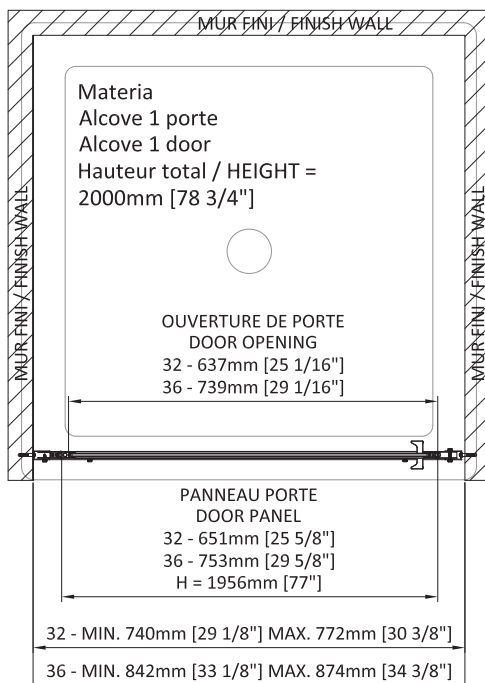

Let the roaring '20s industrial look inspire you. Our Materia collection introduces matte black framed shower doors, creating a truly unique sense of style. The pivot door allows for a wide opening providing ease of use. The blend between the modern hardware and the dark frames add simple sophistication and the clean lines bring a distinctive design element to the room.

## SHOWER DOOR ALCOVE 1 DOOR

Door 32" : DMT3200ASTA76  
Box #1  
82" x 28 3/4" x 3"  
2083 mm x 730 mm x 76 mm  
62 lbs (28 kg)

Door 36" : DMT3600ASTA76  
Box#1  
81 1/2" x 32 1/2" x 3"  
2070 mm x 826 mm x 76 mm  
69 lbs (31 kg)

Total number of box: 1

- Black framed aluminium door
- Aluminium threshold with sealing gasket
- 180° interior and exterior opening
- Very large door opening
- Interior and exterior opening
- Minimalist interior and exterior double handle
- Magnetic door closing
- Height of 78 3/4" (2000mm)
- ZittaClean stain resistant glass treatment
- Reversible left or right
- Tempered glass door of 6mm
- Pivots guaranteed for life
- Vertical seals
- Safe tempered glass with polished edges
- Adjustment of the door panel level by the pivot
- Adjustment of the fixed panel level by the wall extrusion (1" - 25mm)
- Finishing caps on extrusions