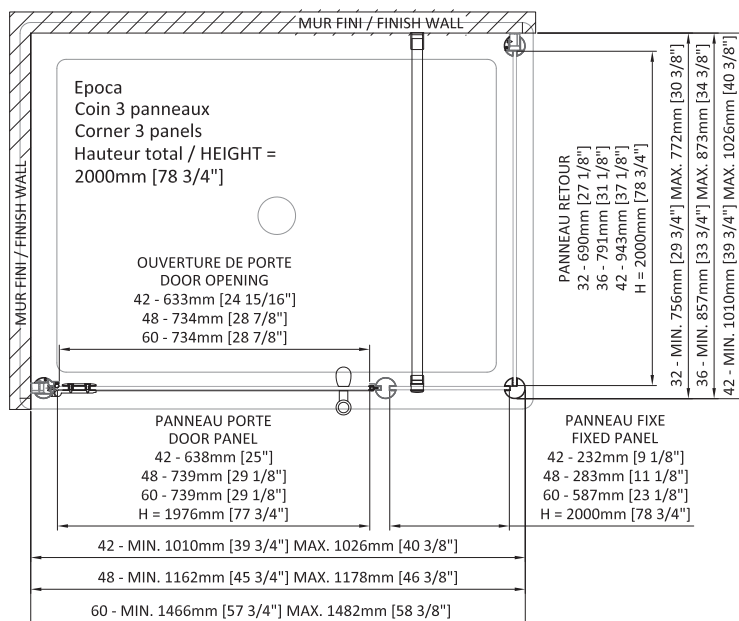

## SHOWER DOOR CORNER 1 DOOR, 1 FIXED, 1 RETURN

Door 42" : DEO4200ASTA21  
Box #1 80 7/8" x 27" x 3 1/2", 93.7 lb  
Box #2 80 7/8" x 12" x 2 3/4", 37.48 lb  
Return 36" : DEO3600PSTX21  
Box #3 80 7/8" x 33 5/8" x 2 3/4" 90.39 lb  
Return 42" : DEO4200PSTX21  
Box #3 80 7/8" x 39 3/4" x 2 3/4" 104.72 lb

Return 42" : DEO4200PSTX21  
Box #3 80 7/8" x 39 3/4" x 2 3/4" 104.72 lbs

Door 60" : DEO6000ASTA21  
Box #1 80 7/8" x 31" x 3 1/2" 102.21 lbs  
Box #2 80 7/8" x 25 3/4" x 2 3/4" 70.55 lbs  
Return 32" : DEO3200PSTX21  
Box #3 80 7/8" x 29 3/4" x 2 3/4" 74.96 lbs  
Return 36" : DEO3600PSTX21  
Box #3 80 7/8" x 33 5/8" x 2 3/4" 90.39 lbs  
Return 42" : DEO4200PSTX21  
Box #3 80 7/8" x 39 3/4" x 2 3/4" 104.72 lbs

Door 48" : DEO4800ASTA21  
Box #1 80 7/8" x 31" x 3 1/2", 102.21 lb  
Box #2 80 7/8" x 12" x 2 3/4", 41.49 lb  
Return 32" : DEO3200PSTX21  
Box #3 80 7/8" x 29 3/4" x 2 3/4", 74.96 lb  
Return 36" : DEO3600PSTX21  
Box #3 80 7/8" x 33 5/8" x 2 3/4" 90.39 lb

Total number of boxes : 3

- Very large door opening
- Exterior opening
- Reversible left or right
- Height of 78 3/4" (2000mm)
- Interior and exterior double handle in polished stainless-steel
- Fixed panel and door panel 8mm
- Round extrusions
- Fixed and return panels with round support bar
- ZittaClean stain resistant glass treatment
- Hinges guaranteed for life
- Magnetic closing
- Fixed panel secured with a squeeze gasket
- Finishing caps on extrusions
- Aluminium threshold with sealing gasket
- Double vertical seals
- Safe tempered glass with polished edges
- Adjustment of the door panel level by the hinges
- Fixed panel level adjustment by wall extrusion (3/4" - 20mm)
- Traditional design