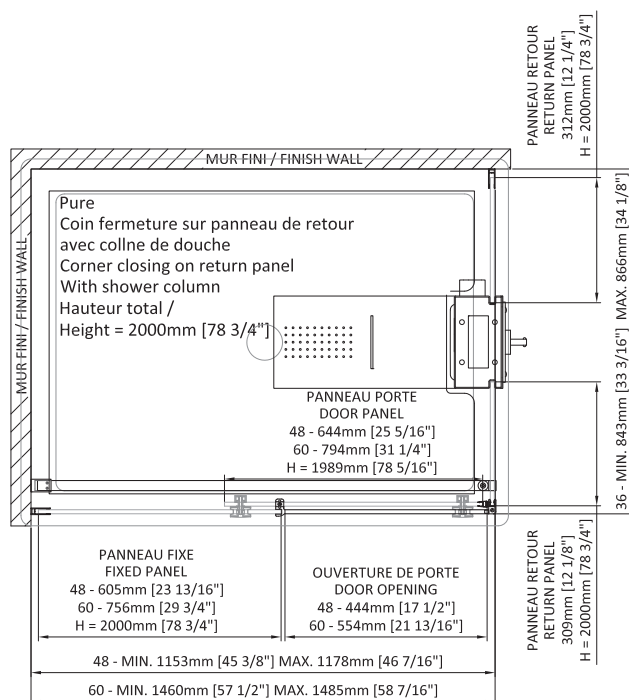

The beautifully sleek and sophisticated column offers a range of body jets, a waterfall, a rain shower head and a hand-held shower, all controlled by a thermostatic valve. To maximize functionality, the exterior of the column includes a plumbing access panel and features a mirror finish and a robe hook accessory. Every component and aesthetic elements have been carefully designed to create a stylish and functional shower column, thus delivering the ultimate showering experience.

PURE

INTEGRATED SHOWER COLUMN

Door 48" : DPR4800ASTC21

Box #1
82 3/8" x 27" x 2 3/8", 70.6lbs
2099mm x 686mm x 60mm, 32kg
Box #2
80 7/8" x 25 5/8" x 1 5/8", 86lbs
2054mm x 649mm x 41mm, 39kg

Return 36" : DPR3600PSTX2B

Box #1
81 1/4" x 14 1/2" x 3 7/8", 77lbs
2064mm x 368mm x 98mm, 34.9kg

Total number of box : 5

Door 60" : DPR6000ASTC21

Box #1
82 5/8" x 33 1/8" x 2 3/8", 103.6lbs
2099mm x 841mm x 60mm, 47kg
Box #2
80 7/8" x 25 5/8" x 1 5/8", 88.2lbs
2054mm x 651mm x 41mm, 40kg

- Made of stainless-steel with anti-stain care finish
- Exterior and interior mirror
- Exterior hook
- Shelf with guard rail
- Shower base configuration for right and left
- Easy installation
- Freestanding installation
- Allows door installation on exterior wall
- Access to internal components
- Maximise the use of space
- Independent or simultaneous use of each of the water functions
- Chrome volume controls easy to access
- Volume controls identified
- Rainshower, waterfall, body jets and handshower functions
- Thermostatic valve 1/2"