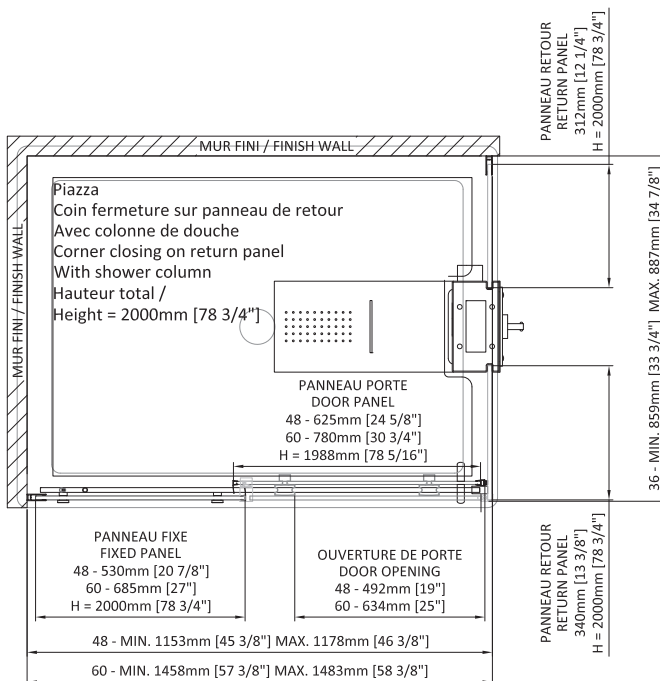

The beautifully sleek and sophisticated column offers a range of body jets, a waterfall, a rain shower head and a hand-held shower, all controlled by a thermostatic valve. To maximize functionality, the exterior of the column includes a plumbing access panel and features a mirror finish and a robe hook accessory. Every component and aesthetic elements have been carefully designed to create a stylish and functional shower column, thus delivering the ultimate showering experience.

PIAZZA

INTEGRATED SHOWER COLUMN

Door 48" : DPA4800ASTC21

Box #1
80 3/8" x 26" x 1 5/8", 54.8lbs
2040mm x 660mm x 40mm, 24.9kg
Box #2
80 3/4" x 23 5/8" x 2", 58.4lbs
2050mm x 600mm x 50mm, 26.5kg

Return 36" : DPA3600PSTX2B

Box #1
81 3/8" x 15 1/2" x 3 7/8", 77lbs
2067mm x 394mm x 98mm, 34.9kg

Total number of box : 5

Door 60" : DPA6000ASTC21

Box #1
80 3/8" x 32 1/8" x 1 5/8", 68.7lbs
2040mm x 815mm x 40mm, 31kg
Box #2
80 3/4" x 29 5/8" x 2", 75.5lbs
2050mm x 755mm x 50mm, 34.3kg

- Made of stainless-steel with anti-stain care finish
- Chrome volume controls easy to access
- Volume controls identified
- Exterior and interior mirror
- Exterior hook
- Shelf with guard rail
- Shower base configuration for right and left
- Maximise the use of space
- Easy installation
- Freestanding installation
- Allows door installation on exterior wall
- Access to internal components
- Independent or simultaneous use of each of the water functions
- Rainshower, waterfall, body jets and handshower functions
- Thermostatic valve 1/2"