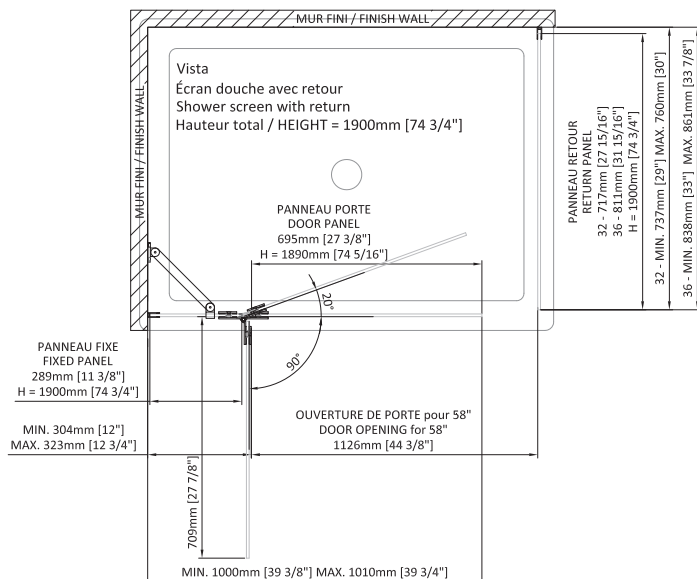

The Vista series is offered as a bathtub or a shower screen. It is sleek, stylish and sophisticated enough to fit a modern design, yet simple and practical enough to brighten a more traditional look. The well-designed configuration keeps it very functional and adds a touch of innovation to the room. The tall door opens widely from the outside, giving you easy access to the faucets. The large modern handle, strategically placed on the tall glass, can also be used as a practical yet stylish towel bar, keeping your bath towel readily on hand.

VISTA

SHOWER DOOR CORNER 1 DOOR, 1 FIXED, 1 RETURN

Door 40 po :
DVS4000DSTA21
Box #1 :
82 1/4" x 28 5/8" x 2"
2090 mm x 726 mm x 50 mm
90,39 lbs (41 kg)

Panel 36 po :
DVS3600PSTX21
Box #2 :
76 5/8" x 33 1/4" x 2 1/2"
1955 mm x 845 mm x 62 mm
92,59 lbs (42 kg)

Panel 32 po :
DVS3200PSTX21
Box #2 :
76 5/8" x 29 3/8" x 2 1/2"
1955 mm x 745 mm x 62 mm
83,78 lbs (38 kg)

Total number of boxes : 2

- Configuration of installation on shower
- Can be installed as a walk-in
- 90° opening and 20° inner closing
- Reversible installation
- Height of 74 3/4" (2000mm)
- Large door panel and small fixed panel
- ZittaClean stain resistant glass treatment
- Hinges guaranteed for life
- Provides access to the faucets
- Chrome hardware
- Towel bar on the door
- Stainless-steel support bar
- Finishing cap
- Seals
- Adjustment of the wall extrusion and the fixed panel of 25mm – 1"
- Easy to clean