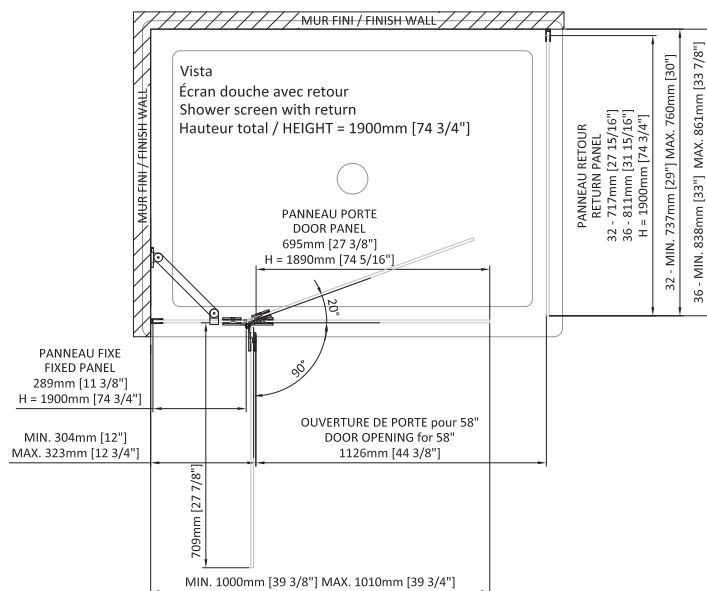

The Vista series is offered as a bathtub or a shower screen. It is sleek, stylish and sophisticated enough to fit a modern design, yet simple and practical enough to brighten a more traditional look. The well-designed configuration keeps it very functional and adds a touch of innovation to the room. The tall door opens widely from the outside, giving you easy access to the faucets. The large modern handle, strategically placed on the tall glass, can also be used as a practical yet stylish towel bar, keeping your bath towel readily on hand.

VISTA

SHOWER DOOR ALCOVE 1 DOOR, 1 FIXED

Bathtub screen 40 po :
DVS4000ESTA21

Box #1 :
82 1/4" x 28 5/8" x 2"
2090 mm x 726 mm x 50 mm
90,39 lbs (41 kg)

Total number of box : 1

- Configuration of installation on shower
- Can be installed as a walk-in
- 90° opening and 20° inner closing
- Reversible installation
- Height of 74 3/4" (2000mm)
- Large door panel and small fixed panel
- ZittaClean stain resistant glass treatment
- Hinges guaranteed for life
- Provides access to the faucets
- Chrome hardware
- Towel bar on the door
- Stainless-steel support bar
- Finishing cap
- Seals
- Adjustment of the wall extrusion and the fixed panel of 25mm – 1"
- Easy to clean