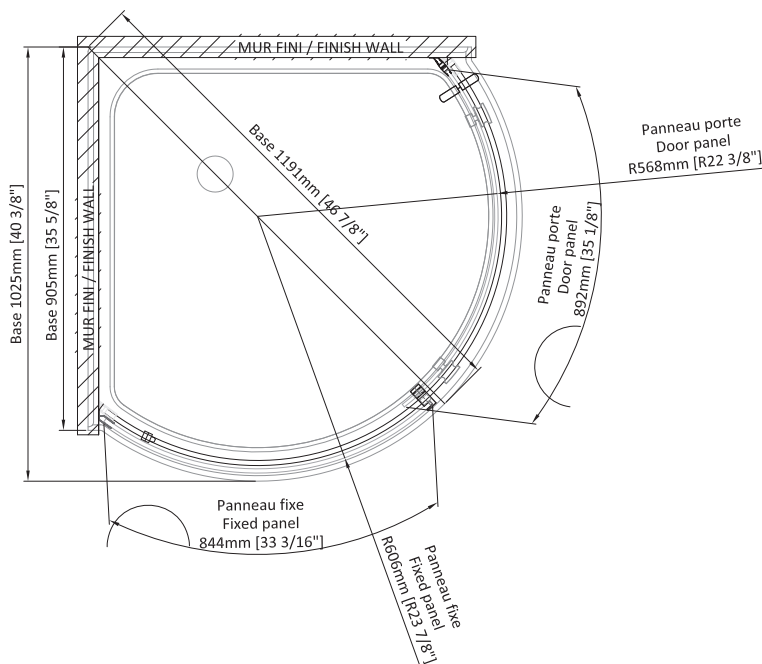

Bring pizzazz to your bathroom decor with our Piazza collection. This trendy design brings innovation to your space and gives you the opportunity to match your shower and sink faucets with the square rollers and track. The Piazza is the obvious evolution of our sliding door on track. This system ensures a simple and easy installation and is equipped with our soft and fluid opening system.

PIAZZA

SHOWER DOOR CORNER ROUND 1 DOOR, 1 FIXED

Door 36": DPA3636NRDG21
Box #1 :
82 1/8" x 33 7/8" x 9 5/8", 187.39 lbs

Door 36": DPA3636NRDH21
Box #1 :
82 1/8" x 33 7/8" x 9 5/8", 187.39 lbs

Total number of boxes : 2

Piazza - Coin Ronde / Corner Round
Hauteur total / HEIGHT = 2000mm [78 3/4"]

- Large door opening
- Reversible left or right
- Height of 78 3/4" (2000mm)
- Interior and exterior double handle in polished stainless-steel
- Zitta clip opens for easy cleaning of the door
- Fixed panel 10mm and door panel 8mm
- ZittaClean stain resistant glass treatment
- Soft rolling guaranteed for life
- Magnetic closing
- Fixed panel secured with a squeeze gasket
- Finishing caps on extrusions
- Aluminium threshold with sealing gasket
- Door stop
- Anti-jump bearings keep the door on the rail
- Frictionless door sill guide
- Double vertical seals
- Safe tempered glass with polished edges
- Adjustment of the level of the top rail and adjustment of door panel level by the rollers
- Adjustment of the fixed panel level by the wall extrusion (1" – 25mm)