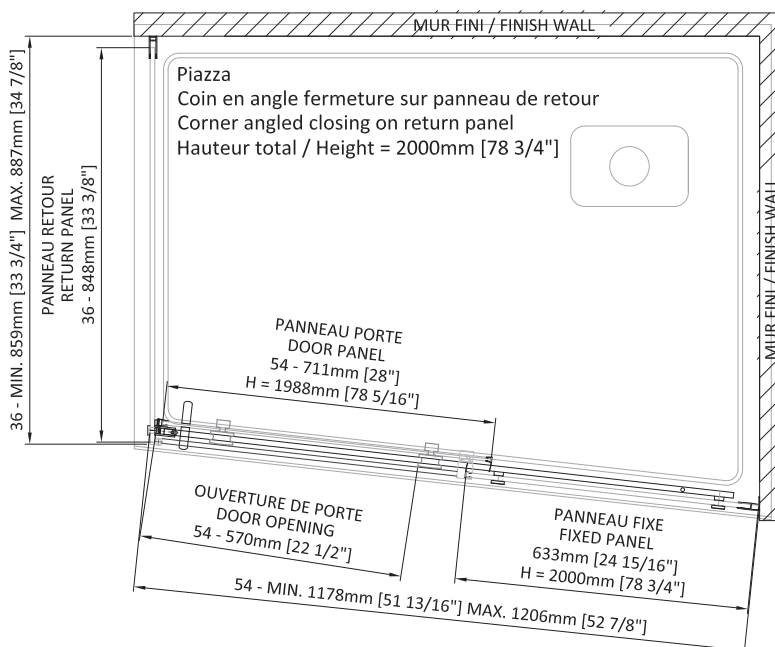

Bring pizzazz to your bathroom decor with our Piazza collection. This trendy design brings innovation to your space and gives you the opportunity to match your shower and sink faucets with the square rollers and track. The Piazza is the obvious evolution of our sliding door on track. This system ensures a simple and easy installation and is equipped with our soft and fluid opening system.

# PIAZZA

## SHOWER DOOR CORNER ANGLE 1 DOOR, 1 FIXED, 1 RETURN

Door 54" : DPA5400AANC21  
Return 36" : DPA3600PSTX21  
Box #1 :  
80 3/8" x 29 3/8" x 1 5/8"  
2040 mm x 745 mm x 40 mm  
61,62 lbs (27,95 kg)  
Box #2 :  
80 3/4" x 27" x 2"  
2050 mm x 685 mm x 50 mm  
67,02 lbs (30,4 kg)

Box #3:  
80 3/4" x 36 1/8" x 2"  
2050 mm x 915 mm x 50 mm  
93,48 lbs (42,4 kg)

Total number of boxes : 3

- Large door opening
- Reversible left or right
- Height of 78 3/4" (2000mm)
- Interior and exterior double handle in polished stainless-steel
- Zitta clip opens for easy cleaning of the door
- Fixed panel 10mm and door panel 8mm
- ZittaClean stain resistant glass treatment
- Soft rolling guaranteed for life
- Magnetic closing
- Fixed panel secured with a squeeze gasket
- Finishing caps on extrusions
- Aluminium threshold with sealing gasket
- Door stop
- Anti-jump bearings keep the door on the rail
- Frictionless door sill guide
- Double vertical seals
- Safe tempered glass with polished edges
- Adjustment of the level of the top rail and adjustment of door panel level by the rollers
- Adjustment of the fixed panel level by the wall extrusion (1" - 25mm)