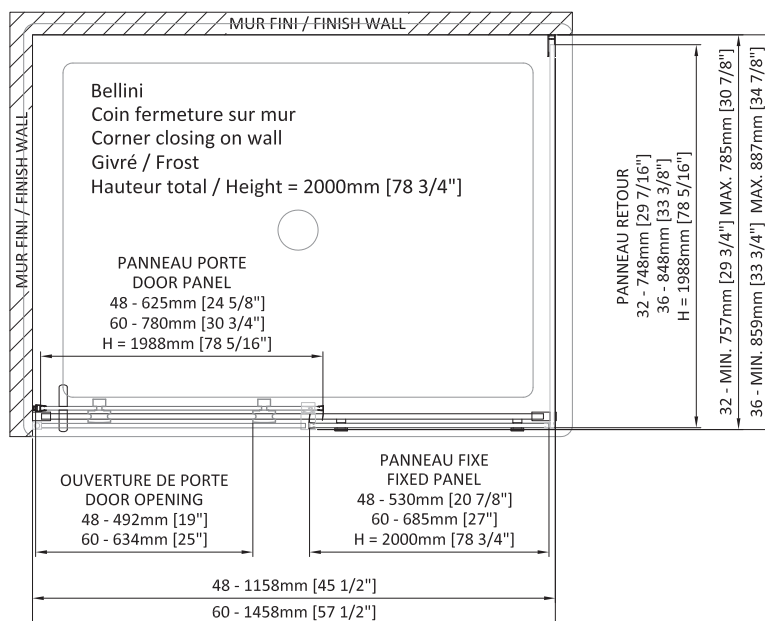

BELLINI

SHOWER DOOR
CORNER FROST, CLOSING ON WALL
1 DOOR, 1 FIXED, 1 RETURN, 48" - 60"
(FROST HEIGHT OF 55" TO 145")

Left door 48" DBM4800WSTG24
Right door 48" : DBM4800WSTH24
Box #1 :
80 3/8" x 26" x 1 5/8", 54,78 lbs
Box #2
80 3/4"x23 5/8"x 2", 58,42 lbs
Panel 32" : DBM3200PSTH24
Panel 32" : DBM3200PSTG24
Box #3
80 3/4"x 32 1/8"x 2", 82,45lbs
Panel 36" : DBM3200PSTG24
Panel 36" : DBM3200PSTG24
Box #3
80 3/4" x 36 1/8"x 2", 93,48lbs

Left door 60" DBM6000WSTG24
Right door 60" : DBM6000WSTH24
Box #1 :
80 3/8"x 32 1/8"x 1 5/8", 68,37 lbs
Box#2
80 3/4"x 29 6/8"x 2", 75,51 lbs
Panel32" : DBM3200PSTH24
Panel32" : DBM3200PSTG24
Box #3
80 3/4"x 32 1/8"x 2", 82,45lbs
Panel 36" : DBM3200PSTG24
Panel36" : DBM3200PSTG24
Box #3
80 11/16"x36 1/16"x 2" 93,48 lbs

- Large door opening
- Height of 78 3/4" (2000mm)
- Interior and exterior double handle in polished stainless-steel
- Zitta clip opens for easy cleaning of the door
- Fixed panel 10mm and door panel 8mm
- ZittaClean stain resistant glass treatment
- Soft rolling guaranteed for life
- Magnetic closing of the door
- Fixed panel secured with a squeeze gasket
- Finishing caps on extrusions
- Aluminium threshold with sealing gasket
- Door stop
- Anti-jump bearings keep the door on the rail
- Frictionless door sill guide
- Solid door bottom anchor
- Double vertical seals
- Safe tempered glass with polished edges
- Adjustment of the level of the top rail and adjustment of door panel level by the rollers
- Adjustment of the fixed panel level by the wall extrusion (1" - 25mm)