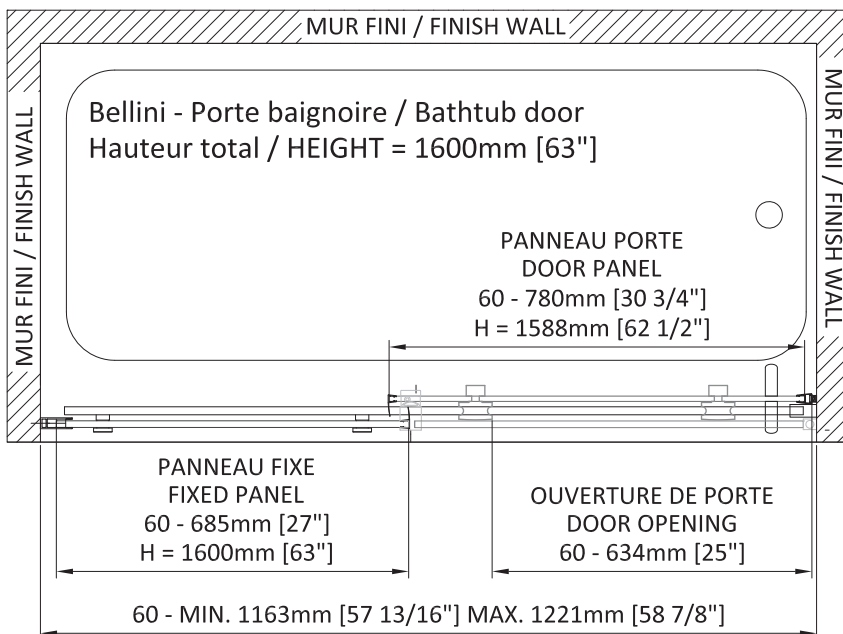

BELLINI

SHOWER DOOR

BATH TUB, 1 DOOR, 1 FIXED

Door 60" : DBL6000BSTC21

Box #1 :

64 1/2" x 32 1/8" x 1 5/8"
1640mm x 815mm x 40mm
187 lbs. (85 kg)

Box #2 :

64 1/2" x 32 1/16" x 1 9/16"
1640mm x 815mm x 40mm
187 lbs. (85 kg)

Total number of boxes : 3

- Large door opening
- Reversible left or right
- Zitta clip opens for easy cleaning of the door
- Double handle in polished stainless-steel
- Magnetic closing of the door
- ZittaClean stain resistant glass treatment
- Fixed panel 10mm and door panel 8mm
- Soft rolling guaranteed for life
- Aluminium threshold with sealing gasket
- Frictionless door sill guide
- Safe tempered glass with polished edges