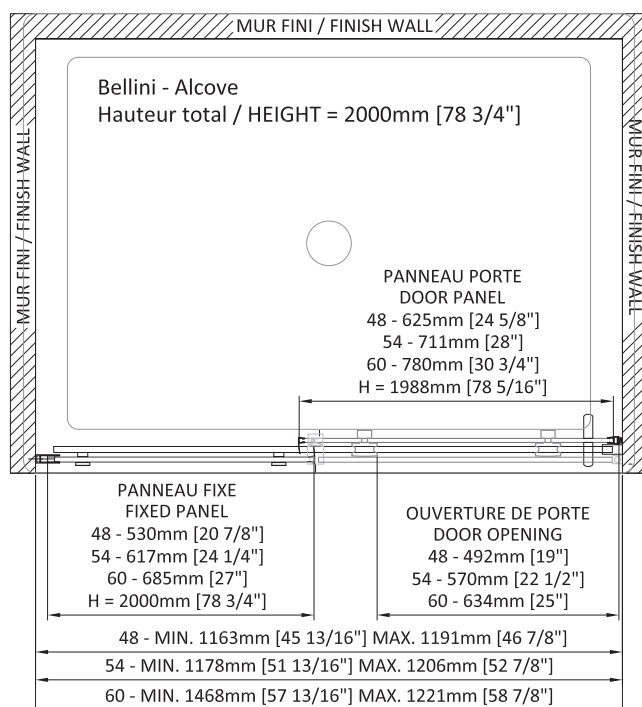

BELLINI

SHOWER DOOR ALCOVE 1 DOOR, 1 FIXED

Door 48" : DBL4800ASTC21
Box #1 :
80 3/8" x 26" x 1 5/8"
2040 mm x 660 mm x 40 mm
54,78 lbs (24,85 kg)
Box #2
80 5/8" x 23 5/8" x 2"
2050 mm x 600 mm x 50 mm
58,42 lbs (26,5 kg)

Door 54" : DBL5400ASTC21
Box #1 :
80 3/8" x 29 3/8" x 1 5/8"
2040 mm x 745 mm x 40 mm
61,62 lbs (27,95 kg)

Box #2
80 3/4" x 27" x 2"
2050 mm x 685 mm x 50 mm
67,02 lbs (30,4 kg)

Door 60" : DBL6000ASTC21
Box #1 :
80 3/8" x 32 1/8" x 1 5/8"
2040 mm x 815 mm x 40 mm
68,37 lbs (31,01 kg)
Box #2
80 3/4" x 29 3/4" x 2"
2050 mm x 755 mm x 50 mm
75,51 lbs (34,25 kg)

Total number of boxes : 2

- Large door opening
- Reversible left or right
- Height of 78 3/4" (2000mm)
- Interior and exterior double handle in polished stainless-steel
- Zitta clip opens for easy cleaning of the door
- Fixed panel 10mm and door panel 8mm
- ZittaClean stain resistant glass treatment
- Soft rolling guaranteed for life
- Magnetic closing of the door
- Fixed panel secured with a squeeze gasket
- Finishing caps on extrusions
- Aluminium threshold with sealing gasket
- Door stop
- Anti-jump bearings keep the door on the rail
- Frictionless door sill guide
- Solid door bottom anchor
- Double vertical seals
- Safe tempered glass with polished edges
- Adjustment of the level of the top rail and adjustment of door panel level by the rollers
- Adjustment of the fixed panel level by the wall extrusion (1" - 25mm)