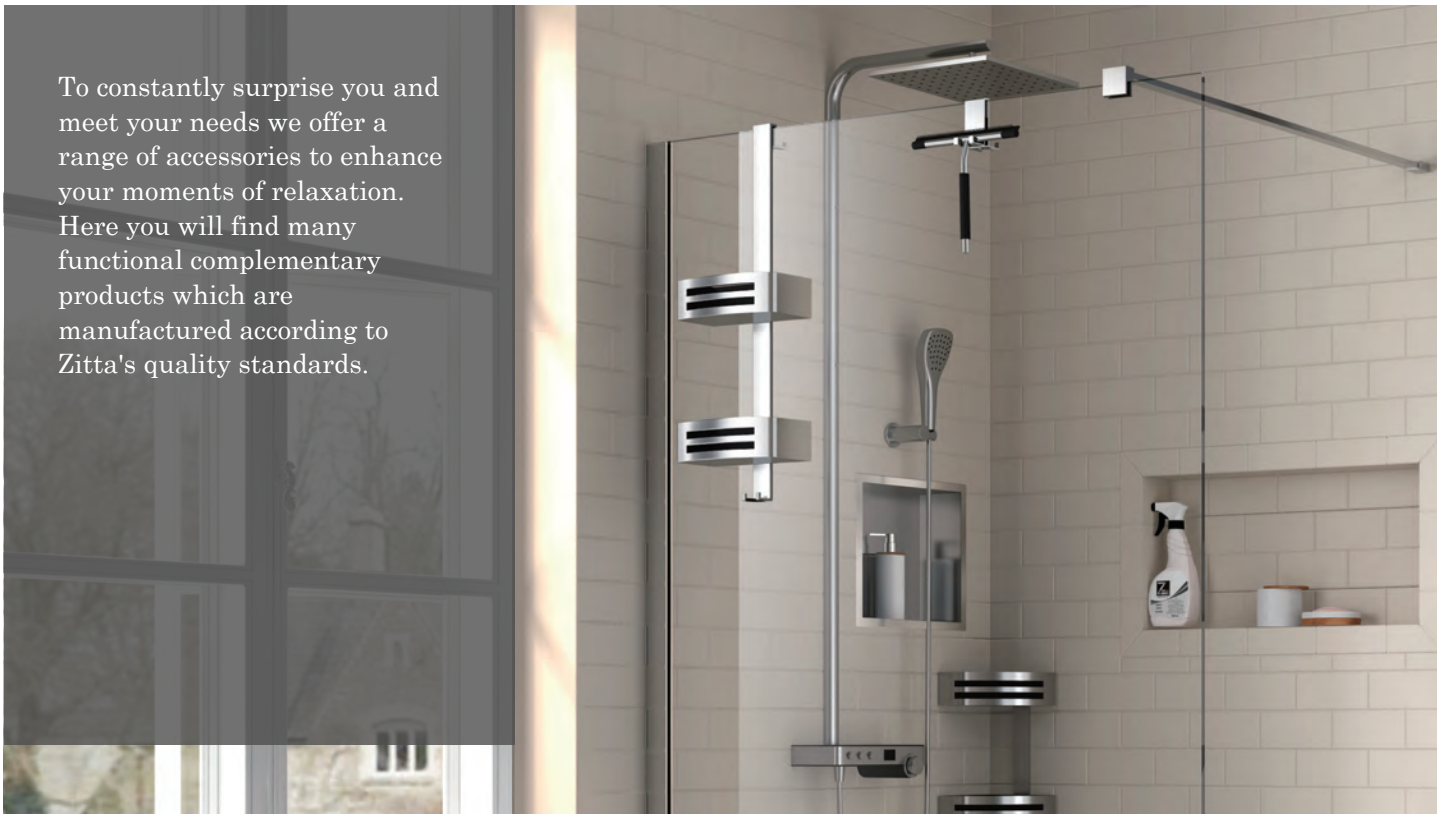

To constantly surprise you and meet your needs we offer a range of accessories to enhance your moments of relaxation. Here you will find many functional complementary products which are manufactured according to Zitta's quality standards.

SINGLE HOOK

On glass 6, 8 and 10 mm

Unit : AS00372
 Box #1 :
 2 1/8" x 4" x 1 5/8", 0.3 lbs
 54mm x 102mm x 41mm , 0.1 kg

Total number of box : 1

- Simple and modern shape
- Discreet appearance
- Stainless polished steel
- Rubber protection for the glass
- Anti-slip covering on the hook
- Installed on the glass panel or door
- Glass tickness of 6, 8 et 10 mm
- Better weight capacity