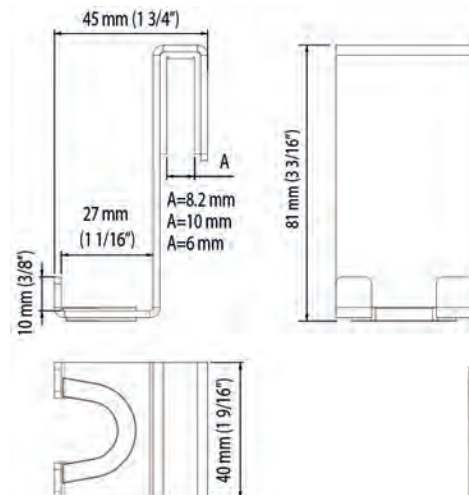

SINGLE HOOK

On glass 6, 8 and 10 mm

Unit : AS00372
 Box #1 :
 2 1/8" x 4" x 1 5/8", 0.3 lbs
 54mm x 102mm x 41mm , 0.1 kg

Total number of box : 1

- Simple and modern shape
- Discreet appearance
- Stainless polished steel
- Rubber protection for the glass
- Anti-slip covering on the hook
- Installed on the glass panel or door
- Glass tickness of 6, 8 et 10 mm
- Better weight capacity

The dimensions are subject to manufacturer's tolerance and may change without notice.

www.zitta.ca