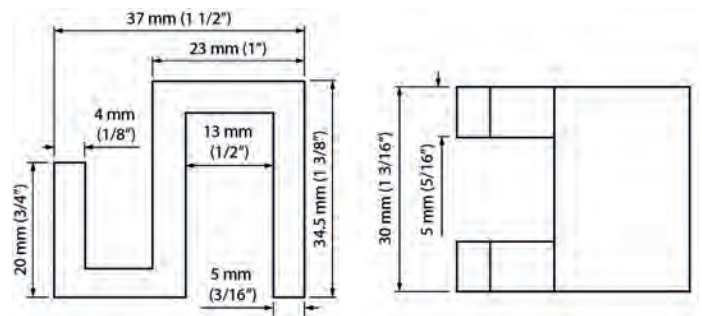

# SINGLE ROBE HOOK

On glass 8 and 10 mm

Unit : AS00022  
 Box #1 :  
 2" x 3 1/2" x 1 1/2", 0.3 lbs  
 51mm x 89mm x 38mm, 0.1 kg

Total number of box : 1

- Simple and modern shape
- Discreet appearance
- Stainless polished steel
- Rubber protection for the glass
- Anti-slip covering on the hook
- Installed on the glass panel or door
- Glass tickness of 8 et 10 mm
- Better weight capacity

The dimensions are subject to manufacturer's tolerance and may change without notice.

www.zitta.ca