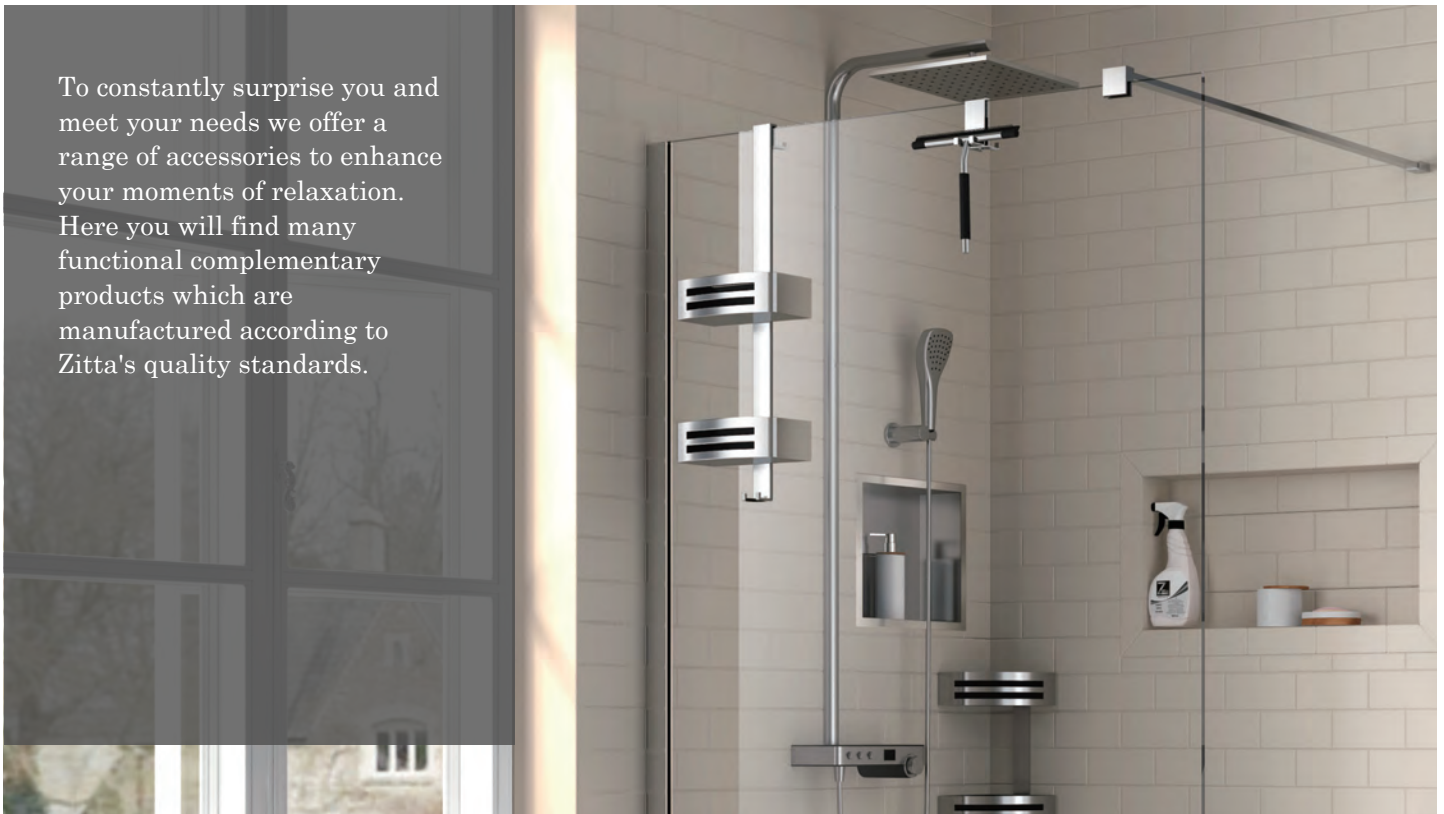

To constantly surprise you and meet your needs we offer a range of accessories to enhance your moments of relaxation. Here you will find many functional complementary products which are manufactured according to Zitta's quality standards.

# SINGLE ROBE HOOK

On glass 8 and 10 mm

Unit : AS00022  
 Box #1 :  
 2" x 3 1/2" x 1 1/2", 0.3 lbs  
 51mm x 89mm x 38mm, 0.1 kg

Total number of box : 1

- Simple and modern shape
- Discreet appearance
- Stainless polished steel
- Rubber protection for the glass
- Anti-slip covering on the hook
- Installed on the glass panel or door
- Glass tickness of 8 et 10 mm
- Better weight capacity