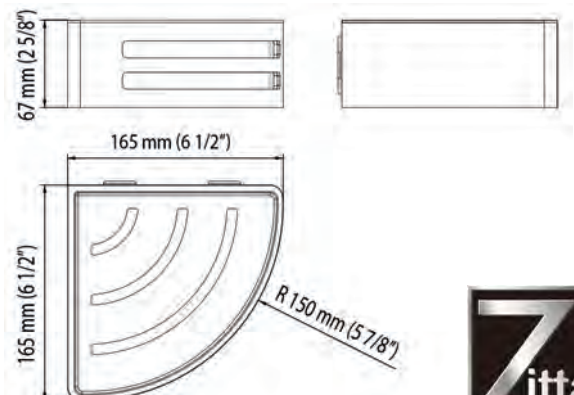

# CORNER WALL BASKET

max capacity screwed : 22lbs (10kg)

Unit : AS00307  
 Box #1 :  
 7 1/2" x 7 1/2" x 2 3/4" , 1.6 lbs  
 191mm x 191mm x 70mm , 0.7 kg

Total number of box : 1

- Modern look
- Made of polished stainless steel
- Black ABS basket
- Guides to hold the basket
- Removable basket for easy cleaning dishwasher safe
- Hole to evacuate water from basket
- Screwed in the wall
- Durable and sturdy installation
- Concealed hardware behind ABS the basket
- Installed in corners
- Maximum capacity when screwed in wall of 22 lbs (10 kg)

The dimensions are subject to manufacturer's tolerance and may change without notice.

[www.zitta.ca](http://www.zitta.ca)