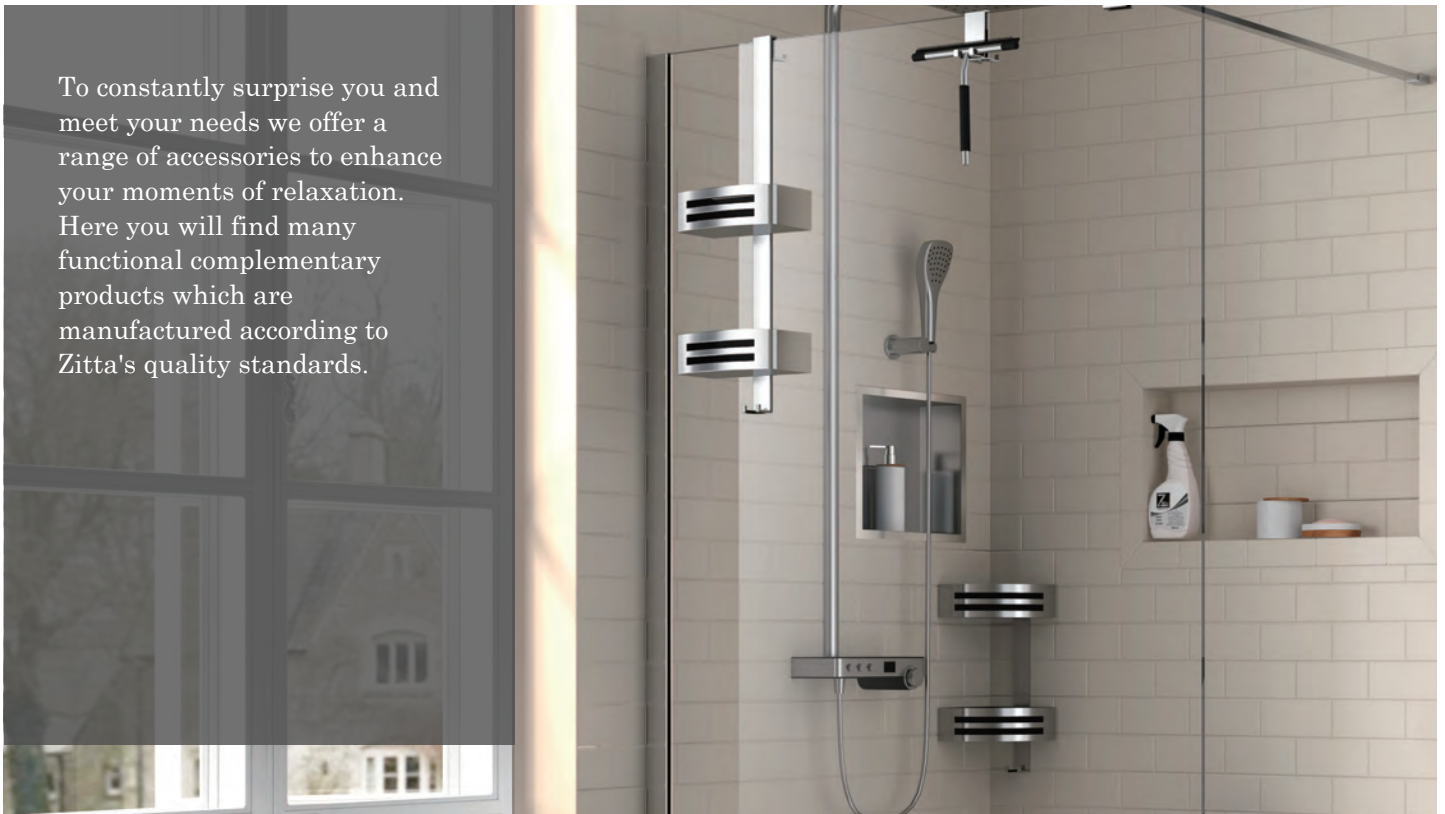

To constantly surprise you and meet your needs we offer a range of accessories to enhance your moments of relaxation. Here you will find many functional complementary products which are manufactured according to Zitta's quality standards.

# CORNER WALL BASKET

max capacity screwed : 22lbs (10kg)

Unit : AS00307  
 Box #1 :  
 7 1/2" x 7 1/2" x 2 3/4" , 1.6 lbs  
 191mm x 191mm x 70mm , 0.7 kg

Total number of box : 1

- Modern look
- Made of polished stainless steel
- Black ABS basket
- Guides to hold the basket
- Removable basket for easy cleaning dishwasher safe
- Hole to evacuate water from basket
- Screwed in the wall
- Durable and sturdy installation
- Concealed hardware behind ABS the basket
- Installed in corners
- Maximum capacity when screwed in wall of 22 lbs (10 kg)