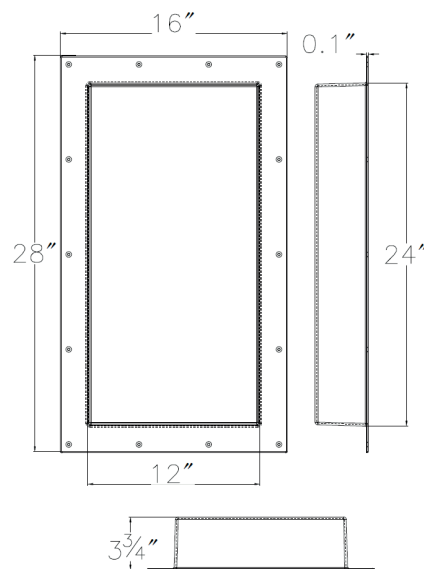

Customize easily your shower design with our ready-to-tile ABS niches. As easy to install as they are functional, they ensure a waterproof installation and are offered in 4 practical sizes.

READY TO TILE NICHE

16" x 28" x 3 3/4"
406mm x 711mm x 95mm

ABS niche : AN16280409
Box #1 :
16 1/4" x 28 1/4" x 4" , 3.8 lbs
413mm x 718mm x 102mm , 1.7 kg
Total number of box : 1

FEATURES

- Easy installation
- Possibility of 4 different format
- Made of durable ABS
- Protects your wall
- Less sealing needed
- Finishing lip
- Great depth for personal storage
- Integrated drip slope
- Waterproof material
- Ready to tile

The dimensions are subject to manufacturer's tolerance and may change without notice.

www.zitta.ca