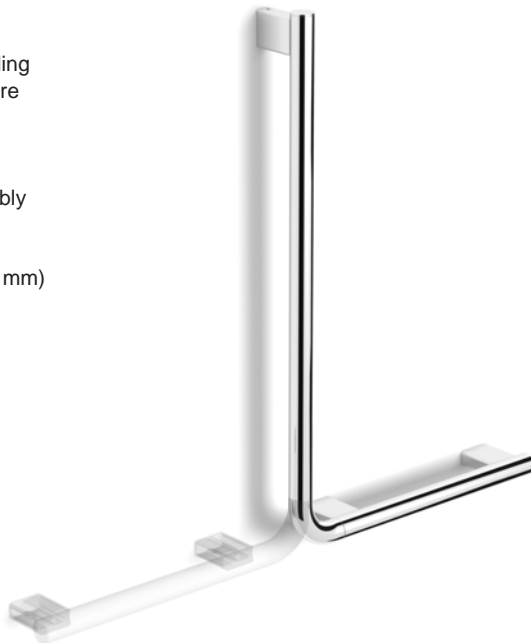

GRAB RAIL

90 degree, left and right

Unit : AS00522
 Box #1 :
 6 3/4" x 26 1/2" x 2 3/4" , 5.8 lbs
 171mm x 673mm x 70mm , 1.6 kg

Total number of box : 1

- Modern look
- Stainless polished steel
- Finishing caps at the ending
- Caps hiding the hardware
- 90 degree angle
- Right and left modular
- Three fixing points
- Solid and durable assembly
- Screwed in walls
- Fixed in wooden beam
- Round tube of 1 1/4" (32 mm)

The dimensions are subject to manufacturer's tolerance and may change without notice.

www.zitta.ca