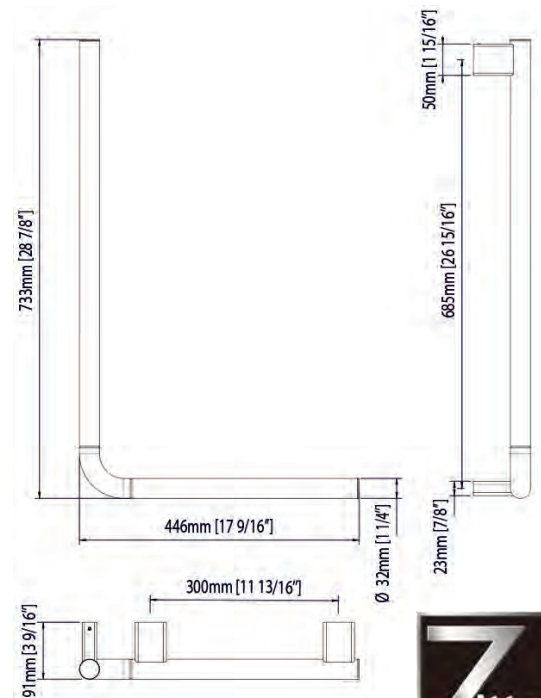

GRAB RAIL

90 degree, left and right

Unit : AS00522
 Box #1 :
 6 3/4" x 26 1/2" x 2 3/4" , 5.8 lbs
 171mm x 673mm x 70mm , 1.6 kg

Total number of box : 1

- Modern look
- Stainless polished steel
- Finishing caps at the ending
- Caps hiding the hardware
- 90 degree angle
- Right and left modular
- Three fixing points
- Solid and durable assembly
- Screwed in walls
- Fixed in wooden beam
- Round tube of 1 1/4" (32 mm)

The dimensions are subject to manufacturer's tolerance and may change without notice.

www.zitta.ca