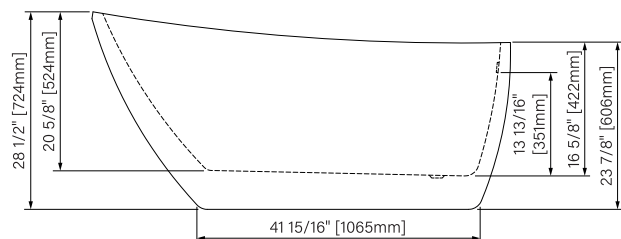

Issa

BATHTUB / BAINOIRE

CHROME DRAIN INCL. / DRAIN CHROME INCL.

WHITE / BLANC

MATTE BLACK EXTERIOR /

EXTERIEUR NOIR MAT

TIS5929FA001

TIS5929FA007

Freestanding bathtub

Glossy white acrylic

59 7/16" x 28 15/16" x 28 1/2"

1510mm x 735mm x 724mm

Immersion point 13 7/8" - 351mm

Capacity 232L - 61 US gal

Baignoire autoportante

Acrylique blanc lustré

59 7/16" x 28 15/16" x 28 1/2"

1510mm x 735mm x 724mm

Point d'immersion 13 7/8" - 351mm

Capacité 232L - 61 US gal

SYSTEM / SYSTÈME

ELEVATION

TIS5929FA00 _ E

10 bottom air injector, air blower 600W,

120V / 15A with remote control

10 jets de fond, souffleur 600W,

120V / 15A avec télécommande

relocation kit included with air system (12' /

kit de relocalisation inclus avec système à air (12')

OPTIONS

CHROMOTHERAPY / CHROMOTHÉRAPIE

OPT0002

2 LED lights with remote control

2 lumières DEL avec télécommande

CHROMO & VIBE

OPT0003

2 LED lights and Bluetooth speakers with remote control

2 lumières DEL et haut parleurs bluetooth avec télécommande

HEATED BACKREST / DOSSIER CHAUFFANT

OPT0004

heated backrest with fixed on/off button

dossier chauffant avec bouton on/off

ACCESSORIES / ACCESSOIRES

PILLOW / COUSSIN

rectangular pillow / coussin rectangulaire

AB00017

oval pillow / coussin oval

AB00027

DRAIN

brushed nickel / nickel brossé

ACC00009

gold / or

ACC00010

matte black / noir mat

ACC00011

FREESTANDING BATHTUB INSTALLATION KIT /

KIT D'INSTALLATION POUR BAIN AUTOPORTANT

AB00035

The dimensions are subject to manufacturer's tolerance and may change without notice.

Les dimensions sont soumises à des tolérances de fabrication et peuvent changer sans préavis.

zitta.ca
1.14