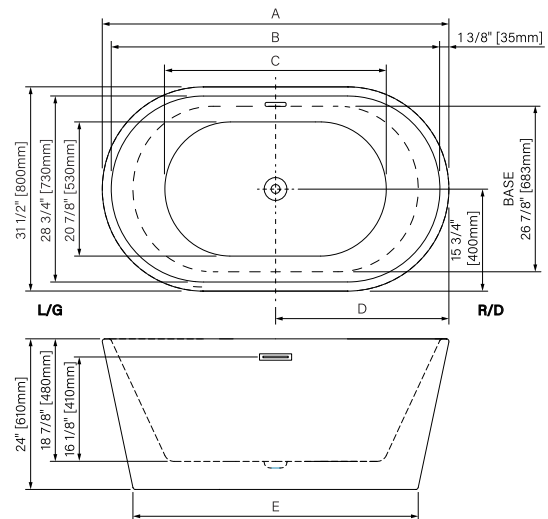

Freestanding bathtub

Glossy white acrylic

Baignoire autoportante

Acrylique blanc lustré

53 3/4" x 31 1/2" x 24"

Immersion point / Point d'immersion 16 1/8" - 410mm

Capacity / Capacité 238L - 63 US gal

58 3/4" x 31 1/2" x 24"

Immersion point / Point d'immersion 16 1/8" - 410mm

Capacity / Capacité 272L - 72 US gal

66 3/4" x 31 1/2" x 24"

Immersion point / Point d'immersion 16 1/8" - 410mm

Capacity / Capacité 318L - 84 US gal

Variable dimensions / Dimensions variables

	A	B	C	D	E	F
5432	53 3/4" [1365mm]	51" [1295mm]	35 5/8" [905mm]	26 7/8" [683mm]	44 1/2" [1130mm]	63 gal. [238L]
5932	58 3/4" [1492mm]	56" [1422mm]	41 1/8" [1045mm]	29 3/8" [746mm]	49 1/4" [1250mm]	72 gal. [272L]
6732	66 3/4" [1695mm]	64" [1625mm]	47 7/8" [1215mm]	33 3/8" [848mm]	59 1/2" [1510mm]	84 gal. [318L]